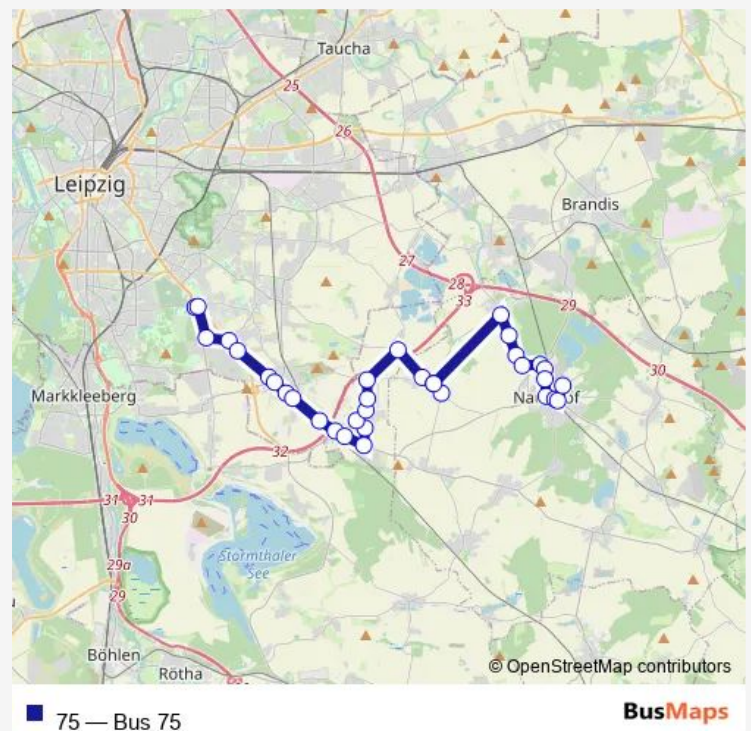

### Route schedule

Naunhof (b. Grimma), Bismarckstr. — Leipzig, Probstheida, Buswendestelle

Monday 04:29-22:08

Tuesday 04:29-22:08

Wednesday 04:29-22:08

Thursday 04:29-22:08

Friday 04:29-22:08

Saturday 04:38-22:08

### Route info

Direction: Naunhof (b. Grimma), Bismarckstr.

Stops: 35

Trip Duration: 0 hour 54 min

Großpösna, Pösna Park

Großpösna, Damaschkestr.

Großpösna, Neue Gaststätte

Leipzig, Eulengraben