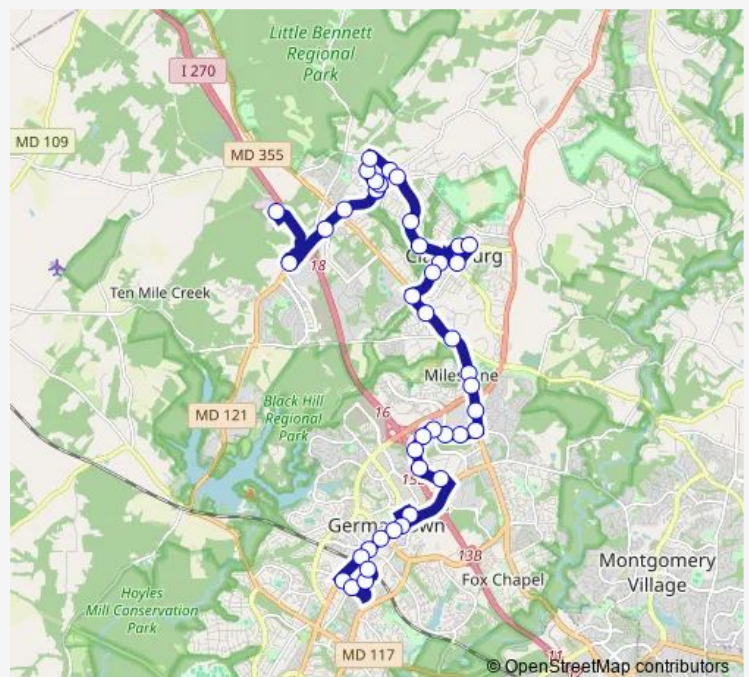

Snowden Farm Pkwy & Foreman Blvd

Newcut RD & Snowden Farm Pkwy

Little Seneca Pkwy & Snowden Farm Pkwy

Little Seneca Pkwy & Grey Squirrel St

Frederick RD & Foreman Blvd

Frederick RD & Little Seneca Pkwy

Frederick RD & Rosecrest Dr

Frederick RD & Greenbrook Dr

Route schedule

Whelan LN & @22880 (MC Correctional Facility) — Germantown Transit Center & BAY B

| | |
|-----------|-------|
| Monday | 14:25 |
| Tuesday | 14:25 |
| Wednesday | 14:25 |
| Thursday | 14:25 |
| Friday | 14:25 |
| Saturday | — |
| Sunday | — |

Route info

Direction: Whelan LN & @22880 (MC Correctional Facility)

Stops: 33

Trip Duration: 0 hour 37 min

75 — 75-Clarksburgcorrectional-Germantwn

Frederick RD & Milestone Manor Ln

Frederick RD & Stardrift Dr

Frederick RD & Henderson Corner Rd

Shakespeare Blvd & Frederick Rd

Shakespeare Blvd & Milestone Park & Ride

Shakespeare Blvd & Observation Dr

Seneca Meadows Pkwy & THE Shops

Seneca Meadows Pkwy & Observation Dr