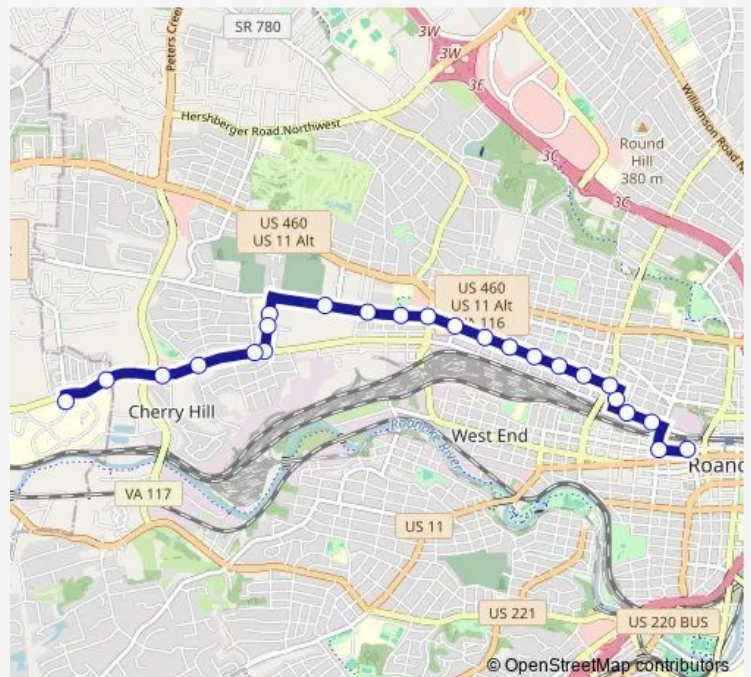

Bus 75 75 - 3rd St Station to the Veteran's Hospital

[Go to website](#)

Direction

3rd St Station Slip B — Salem VA Medical Center

24 stops

[Open route schedule](#)

3rd St Station Slip B

Salem Avenue WB at 5th

Westwood SB at Troutland

Westwood SB at Shenandoah

Shenandoah WB at 36th/Beech

Shenandoah WB at Calvary Chapel

Route schedule

3rd St Station Slip B — Salem VA Medical Center

Monday 06:15-20:15

Tuesday 06:15-20:15

Wednesday 06:15-20:15

Thursday 06:15-20:15

Friday 06:15-20:15

Saturday 06:15-20:15

Sunday —

Route info

Direction: 3rd St Station Slip B

Stops: 24

Trip Duration: 0 hour 30 min

75 — 75 - 3rd St Station to the Veteran's Hospital

Shenandoah WB at Food Lion

Roanoke Blvd WB at Disabled Veterans Store

Salem VA Medical Center

75 Bus time schedules and route maps are available in an offline PDF at busmaps.com. Use the busmaps.com website to see live bus times, train schedule or subway schedule, and step-by-step directions for all public transit in Roanoke