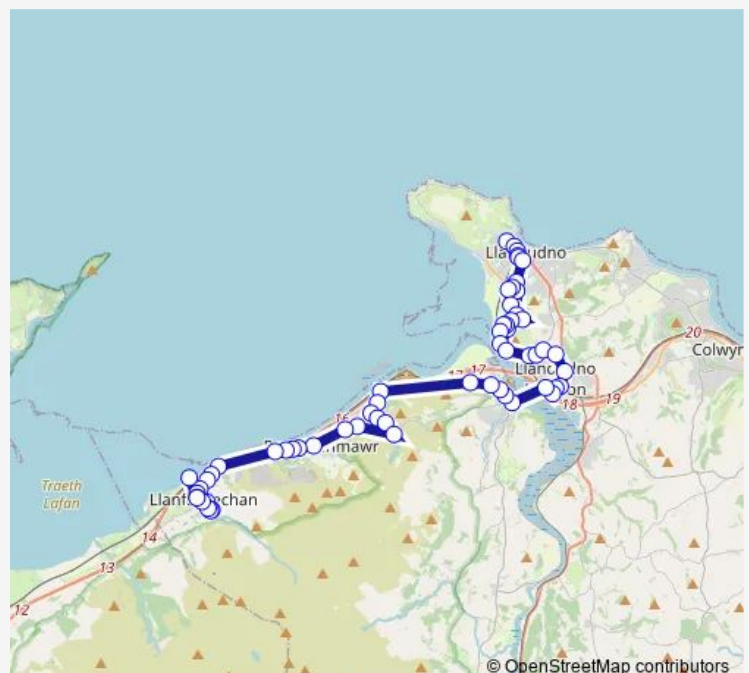

Gannock Road

Deganwy Railway Station

Maelgwyn Drive

Route schedule

Palladium Stop B — Beach Pavillion

Monday 12:20-15:35

Tuesday 12:20-15:35

Wednesday 12:20-15:35

Thursday 12:20-15:35

Friday 12:20-15:35

Saturday 12:20-15:35

Sunday —

Route info

Direction: Palladium Stop B

Stops: 60

Trip Duration: 1 hour 20 min

75 — Llandudno - Llanfairfechan via Conwy, Penmaenmawr

Tywyn Playground

Marl Lane

Woodlands

Cae Coed

Marl Drive South

Llandudno Junction Station Platform 5

Tesco

Police Station

Llandudno Railway Station Stop H

Trinity Square

Victoria Centre Stop X

Lloyd Street Stand L

75 Bus time schedules and route maps are available in an offline PDF at busmaps.com. Use the busmaps.com website to see live bus times, train schedule or subway schedule, and step-by-step directions for all public transit in Conwy