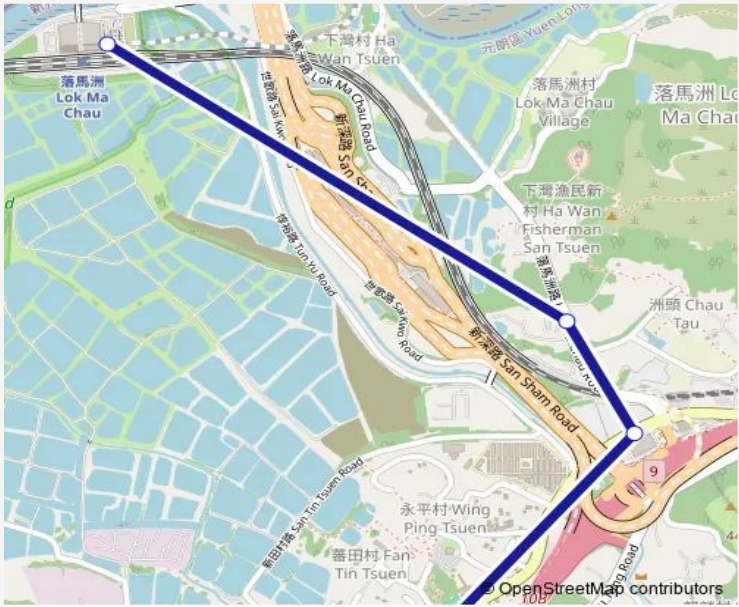

4 stops

[Open route schedule](#)

- UNNAMED ACCESS ROAD, NEAR LOK MA CHAU STATION
- LOK MA CHAU ROAD, NEAR PUN UK TSUEN
- CASTLE PEAK ROAD - SAN TIN, NEAR CROSS BOUNDARY SHUTTLE BUS SAN TIN TERMINUS, SAN TIN PUBLIC TRANSPORT INTERCHANGE
- CASTLE PEAK ROAD - SAN TIN, NEAR 文天祥公園|- CASTLE PEAK ROAD - SAN TIN, NEAR MAN TIN CHEUNG PARK|NEAR MAN TIN CHEUNG PARK

Route schedule
 UNNAMED ACCESS ROAD, NEAR LOK MA CHAU STATION — CASTLE PEAK ROAD - SAN TIN, NEAR 文天祥公園|CASTLE PEAK ROAD - SAN TIN, NEAR MAN TIN CHEUNG PARK|NEAR MAN TIN CHEUNG PARK

Monday	06:35-22:35
Tuesday	06:35-22:35
Wednesday	06:35-22:35
Thursday	06:35-22:35
Friday	06:35-22:35
Saturday	06:35-22:35
Sunday	06:35-22:35

Route info

Direction: UNNAMED ACCESS ROAD, NEAR LOK MA CHAU STATION

Stops: 4

Trip Duration: 0 hour 8 min

Direction

CASTLE PEAK ROAD - SAN TIN, NEAR TUNG SHAN TEMPLE — UNNAMED ACCESS ROAD, NEAR LOK MA CHAU STATION

5 stops

[Open route schedule](#)

CASTLE PEAK ROAD - SAN TIN, NEAR TUNG SHAN TEMPLE

CASTLE PEAK ROAD - SAN TIN, NEAR CROSS BOUNDARY SHUTTLE BUS SAN TIN TERMINUS, SAN TIN PUBLIC TRANSPORT INTERCHANGE

LOK MA CHAU ROAD, NEAR PUN UK TSUEN