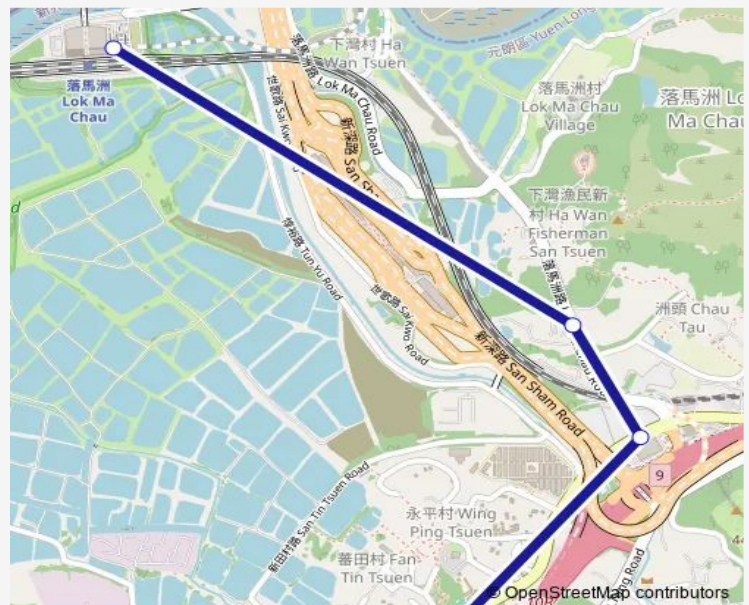

Castle Peak Road - SAN Tin, Near 文天祥公園|Castle Peak Road - SAN Tin, Near MAN TIN Cheung Park|Near MAN TIN Cheung Park

Route schedule

Unnamed Access Road, Near LOK MA Chau Station — Castle Peak Road - SAN Tin, Near 文天祥公園|Castle Peak Road - SAN Tin, Near MAN TIN Cheung Park|Near MAN TIN Cheung Park

Monday 06:35-22:35

Tuesday 06:35-22:35

Wednesday 06:35-22:35

Thursday 06:35-22:35

Friday 06:35-22:35

Saturday 06:35-22:35

Sunday 06:35-22:35

Route info

Direction: Unnamed Access Road, Near LOK MA Chau Station

Stops: 4

Trip Duration: 0 hour 8 min

Direction

Castle Peak Road - SAN Tin, Near Tung Shan Temple —
Unnamed Access Road, Near LOK MA Chau Station

5 stops

[Open route schedule](#)

Castle Peak Road - SAN Tin, Near Tung Shan Temple

Castle Peak Road - SAN Tin, Near Cross Boundary Shuttle
BUS SAN TIN Terminus, SAN TIN Public Transport Inter-
change

LOK MA Chau Road, Near PUN UK Tsuen