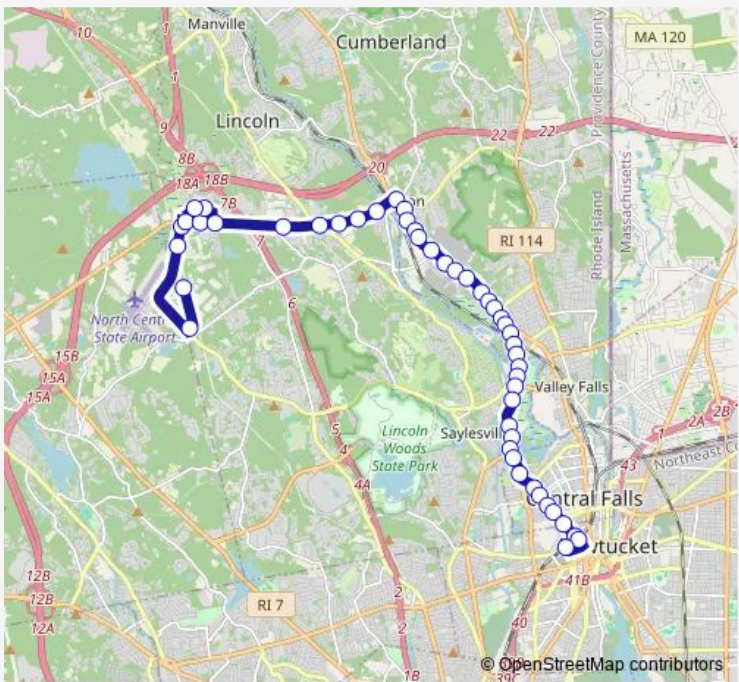

Bus 75 Dexter St/Lincoln Mall

[Go to website](#)

Direction
 Lincoln Mall (between Marshalls & 5 Below) — Pawtucket-Central Falls Transit Center (Stop B)
 42 stops
[Open route schedule](#)

- Lincoln Mall (between Marshalls & 5 Below)
- Lincoln Mall at Target
- RI-116 after Wake Robin
- RI-116 opposite Blackstone Valley
- RI-116 after RI-126/Old River
- Bank of America (RI-116 - Lincoln)
- RI-116 after Bank of America
- RI-116 opposite Blackstone River State Park
- Ashton (RI-116 & RI-122)
- Mendon before Store Hill
- Mendon before Ashton
- Mendon opposite Ora Murphy
- Mendon opposite Ryan
- Mendon before Martin
- Mendon opposite Cushing
- Mendon before Hunt
- Mendon after Sunset
- Mendon at Berkeley Commons
- After 500 Mendon
- Mendon opposite Marshall
- Mendon before Lenox

Route schedule
 Lincoln Mall (between Marshalls & 5 Below) — Pawtucket-Central Falls Transit Center (Stop B)

Monday	16:38
Tuesday	16:38
Wednesday	16:38
Thursday	16:38
Friday	16:38
Saturday	—
Sunday	—

Route info
 Direction: Lincoln Mall (between Marshalls & 5 Below)
 Stops: 42
 Trip Duration: 0 hour 28 min