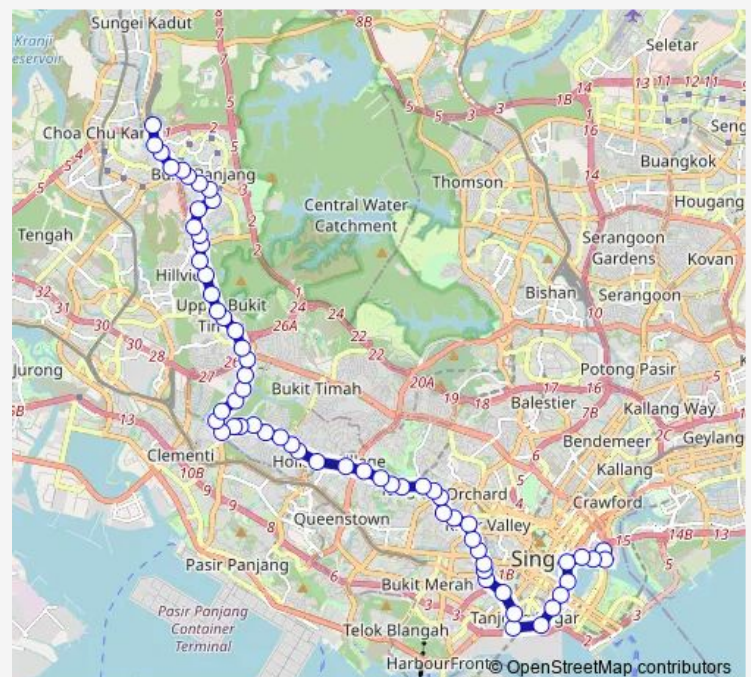

Gramercy Pk

Aft One Tree Hill

Grange Residences

Route schedule

Marina Ctr Ter — Gali Batu Ter

Monday 06:13

Tuesday 06:13

Wednesday 06:13

Thursday 06:13

Friday 06:13

Saturday 06:13

Sunday 06:28

Route info

Direction: Marina Ctr Ter

Stops: 63

Trip Duration: 1 hour 44 min

75

BusMaps

British Council

Opp S'pore Botanic Gdns

Aft Min Of Foreign Affairs

CSC Dempsey Clubhse

Aft Peirce Rd

Lien Twrs