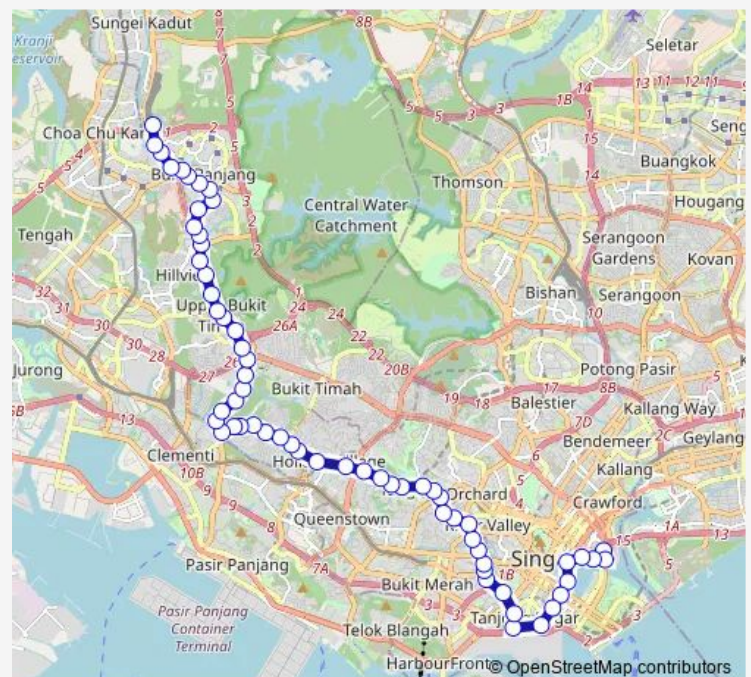

Gramercy Pk

Aft One Tree Hill

Grange Residences

Route schedule

Marina Ctr Ter — Gali Batu Ter

Monday 06:13

Tuesday 06:13

Wednesday 06:13

Thursday 06:13

Friday 06:13

Saturday 06:13

Sunday 06:28

Route info

Direction: Marina Ctr Ter

Stops: 63

Trip Duration: 1 hour 44 min

75

BusMaps

British Council

Opp S'pore Botanic Gdns

Aft Min Of Foreign Affairs

CSC Dempsey Clubhse

Aft Peirce Rd

Lien Twrs