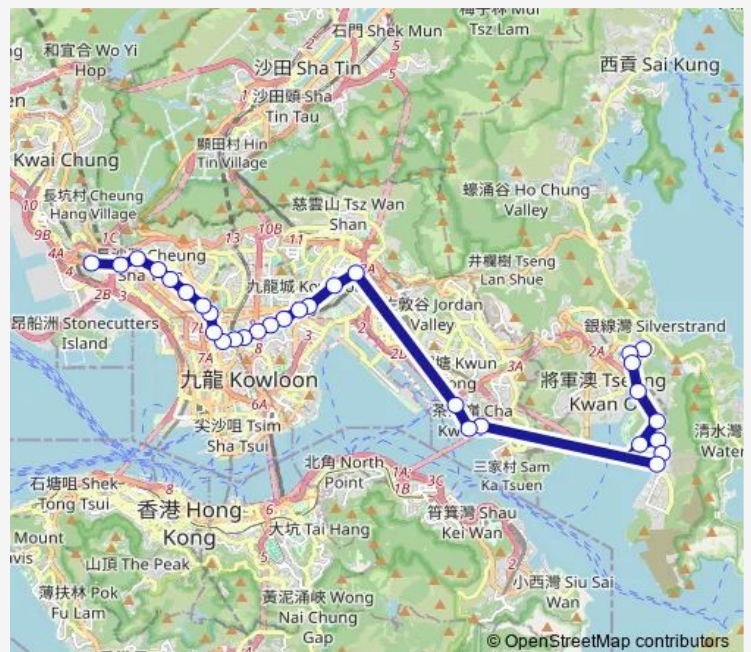

[Ctb] Wings AT SEA Lohas Park, WAN O Road[[Kmb+Ctb] WAN O Road/<Br> Wings AT SEA Lohas Park, WAN O Road[[Kmb] WAN O Road

[Ctb] LAM TIN Interchange[[Kmb] Tseung Kwan O - LAM TIN Tunnel Bbi

[Ctb] CHA KWO Ling Road[[Kmb] CHA KWO Ling Road

**Route schedule**

[Ctb] Hang HAU (North), PO Ning Road[[Kmb] Hang HAU (North)(Tseung Kwan O Hospital) — [Kmb+Ctb] MEI FOO BUS Terminus/<Br>Mei Foo[[Kmb] MEI FOO BUS Terminus

Monday	07:30-08:10
Tuesday	07:30-08:10
Wednesday	07:30-08:10
Thursday	07:30-08:10
Friday	07:30-08:10
Saturday	10:00
Sunday	—

**Route info**

Direction: [Ctb] Hang HAU (North), PO Ning Road[[Kmb] Hang HAU (North)(Tseung Kwan O Hospital)

Stops: 31

Trip Duration: 1 hour 9 min

[Ctb] WAI LOK Street, WAI YIP Street[[Kmb] WAI LOK Street, Kwun Tong