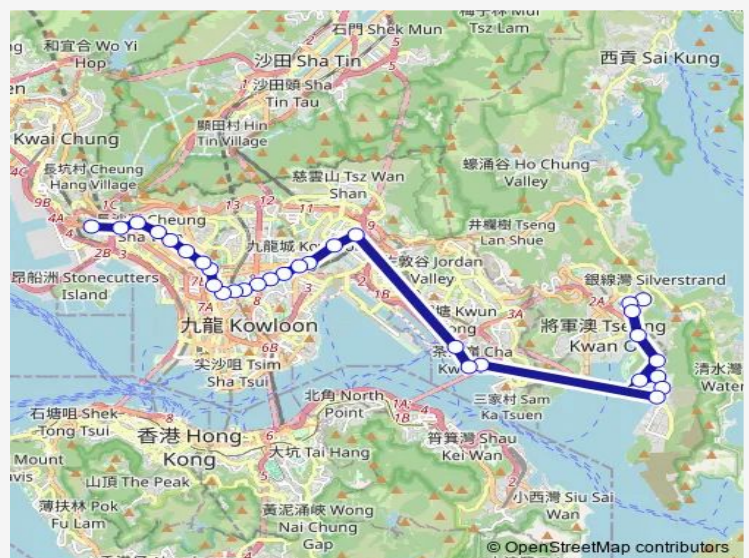

[Ctb] LAM TIN Interchange[[Kmb] Tseung Kwan O - LAM TIN Tunnel Bbi

[Ctb] CHA KWO Ling Road[[Kmb] CHA KWO Ling Road

Route schedule

[Ctb] Hang HAU (North), PO Ning Road[[Kmb+Ctb] Hang HAU (North)(Tseung Kwan O Hospital)/
Hang HAU (North), PO Ning Road[[Kmb] Hang HAU (North)(Tseung Kwan O Hospital) — [Kmb+Ctb] MEI FOO BUS Terminus/
Mei Foo[[Kmb] MEI FOO BUS Terminus

Monday	07:30-08:10
Tuesday	07:30-08:10
Wednesday	07:30-08:10
Thursday	07:30-08:10
Friday	07:30-08:10
Saturday	10:00
Sunday	—

Route info

Direction: [Ctb] Hang HAU (North), PO Ning Road[[Kmb+Ctb] Hang HAU (North)(Tseung Kwan O Hospital)/
Hang HAU (North), PO Ning Road[[Kmb] Hang HAU (North)(Tseung Kwan O Hospital)

Stops: 31

Trip Duration: 1 hour 12 min

[Ctb] WAI LOK Street|[Kmb] WAI LOK Street, Kwun Tong

[Ctb] Rhythm Garden, Prince Edward Road East|[Kmb+Ctb] Rhythm Garden/
Rhythm Garden, Prince Edward Road East|[Kmb] Rhythm Garden