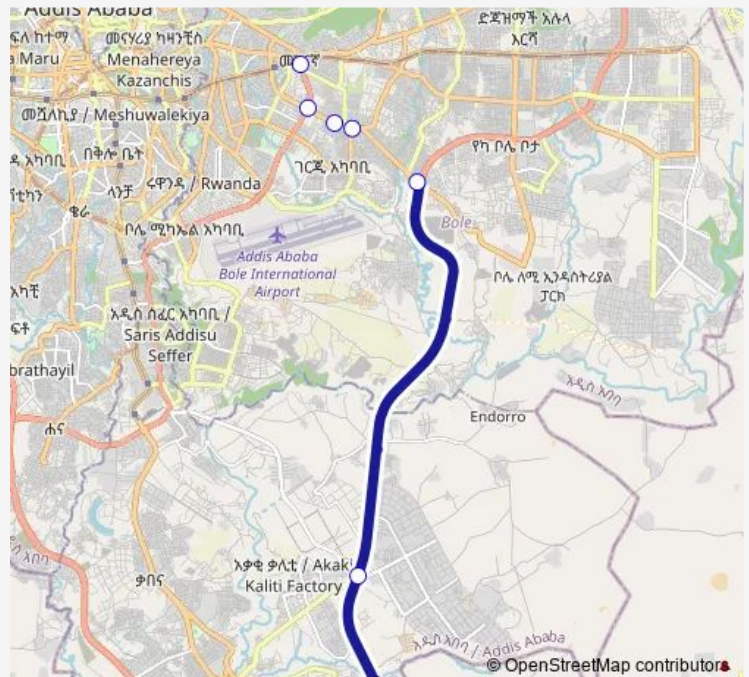

Route info

Direction: Mulugeta Building

Stops: 9

Trip Duration: 0 hour 39 min

Tx Bole 021 — Tulu Dimtu ↔ Megenagna (Minibus)

Direction

Tulu Dimtu — Megegnagna

7 stops

[Open route schedule](#)

Tulu Dimtu

kilinto (Heniken Brewery)

Yerer Goro

Gerji Mebrat hayle

Condominium - Gerji Mebrat hayle

Anbessa Garage

Megegnagna

Route schedule

Tulu Dimtu — Megegnagna

Monday	06:00
Tuesday	06:00
Wednesday	06:00
Thursday	06:00
Friday	06:00
Saturday	06:00
Sunday	06:00

Route info

Direction: Tulu Dimtu

Stops: 7

Trip Duration: 1 hour 0 min