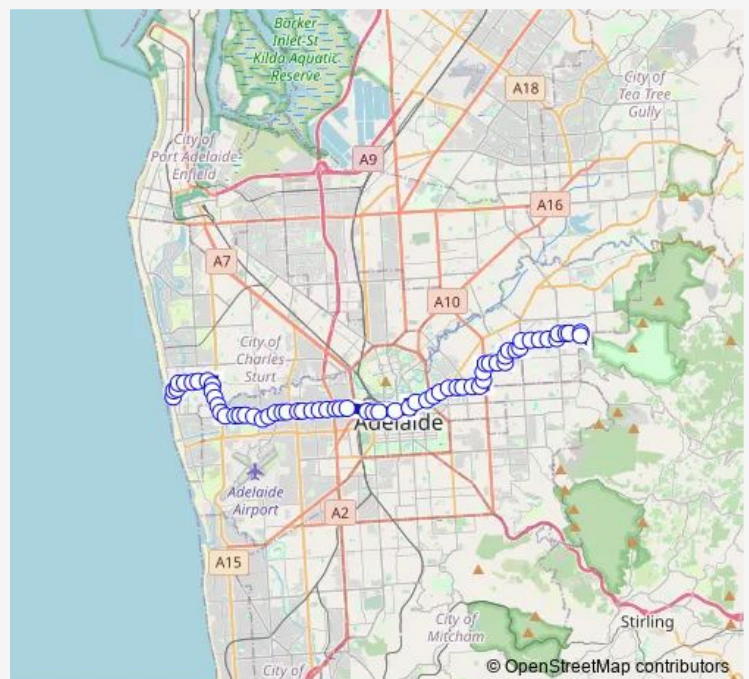

Stop 12 Coorara Ave - South side

Stop 11 Coorara Ave - South side

Stop 10A Coorara Ave - South side

Stop 10 Portrush Rd - East side

Stop 9 Portrush Rd / Jones Ave - East side

Stop 8A Portrush Rd - East side

Route schedule

Stop 27 Maple Ave - South West side — Stop 30 Military Rd / Main St - West side

Monday	06:00-18:38
Tuesday	06:00-18:38
Wednesday	06:00-18:38
Thursday	06:00-18:38
Friday	06:00-18:38
Saturday	—
Sunday	—

Route info

Direction: Stop 27 Maple Ave - South West side

Stops: 66

Trip Duration: 1 hour 2 min

H33 — Henley Beach to Rostrevor

Stop 8 Magill Rd - South side

Stop 7 Magill Rd - South side

Stop 6 Magill Rd - South side

Stop 5 Magill Rd - South side

Stop 4 Magill Rd - South side

Stop 3 North Tce - South East side

Stop 2 North Tce - South East side

Stop 1 Botanic Rd - South East side

Stop R1 North Tce - South side

Stop B1 Pulteney St - East side