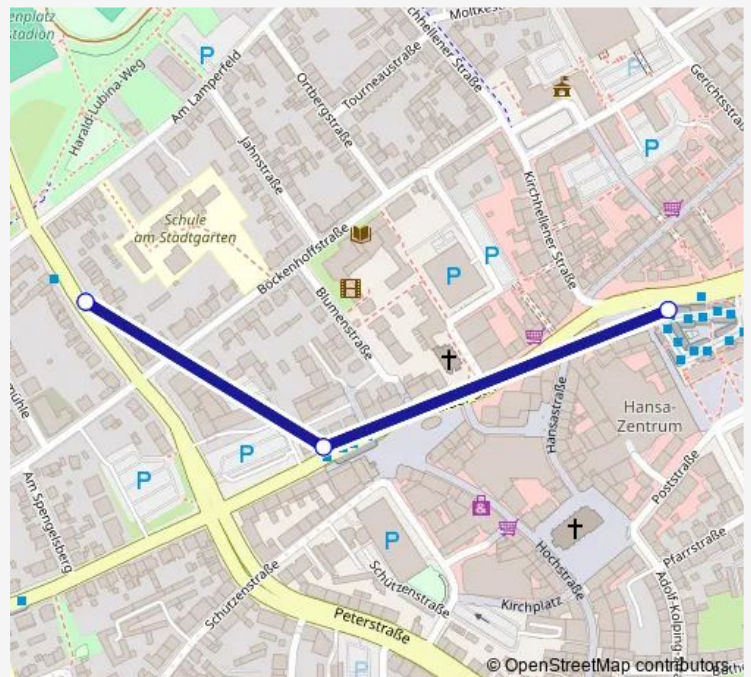

Direction

BOT ZOB Berliner Platz — BOT Am Lamperfeld

3 stops

[Open route schedule](#)

BOT ZOB Berliner Platz

BOT Pferdemarkt

BOT Am Lamperfeld

Route schedule

Route info

Direction: BOT ZOB Berliner Platz

Stops: 3

Trip Duration: 0 hour 4 min

Direction

BOT Am Lamperfeld — BOT ZOB Berliner Platz

3 stops

[Open route schedule](#)

Thursday 07:34

Friday 07:34

Saturday —

Sunday —

Route info

Direction: BOT Lindhorststr.

Stops: 7

Trip Duration: 0 hour 10 min

Saturday —

Sunday —

Route info

Direction: BOT Klopriesstr.

Stops: 13

Trip Duration: 0 hour 14 min

268e Bus time schedules and route maps are available in an offline PDF at busmaps.com. Use the busmaps.com website to see live bus times, train schedule or subway schedule, and step-by-step directions for all public transit in Bottrop