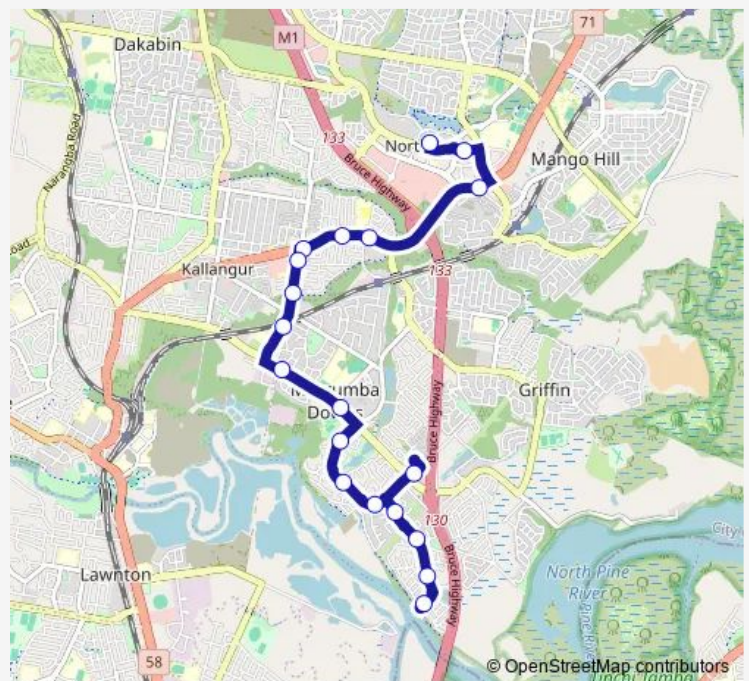

Anzac Ave at Duffield Road

Anzac Ave at Mcbain Street

Anzac Ave at Allison Drive

Anzac Ave at Westfield North Lakes

Endeavour Bvd at North Lakes Health Precinct

Route schedule

Murrumba Downs Shopping Centre — North lakes arrivals stop

Monday —

Tuesday —

Wednesday —

Thursday —

Friday —

Saturday 08:40-17:40

Sunday 08:40-16:40

Route info

Direction: Murrumba Downs Shopping Centre

Stops: 21

Trip Duration: 0 hour 22 min

676 — Murrumba Downs - North Lakes via Kalangur Station

Direction

North Lakes station, platform 1 — Murrumba Downs Shopping Centre

19 stops

[Open route schedule](#)

North Lakes station, platform 1

Endeavour Bvd at North Lakes Health Precinct

Anzac Ave at Halpine Drive

Anzac Ave at Allison Drive

Anzac Ave at Mcbain Street

Anzac Ave at Duffield Road