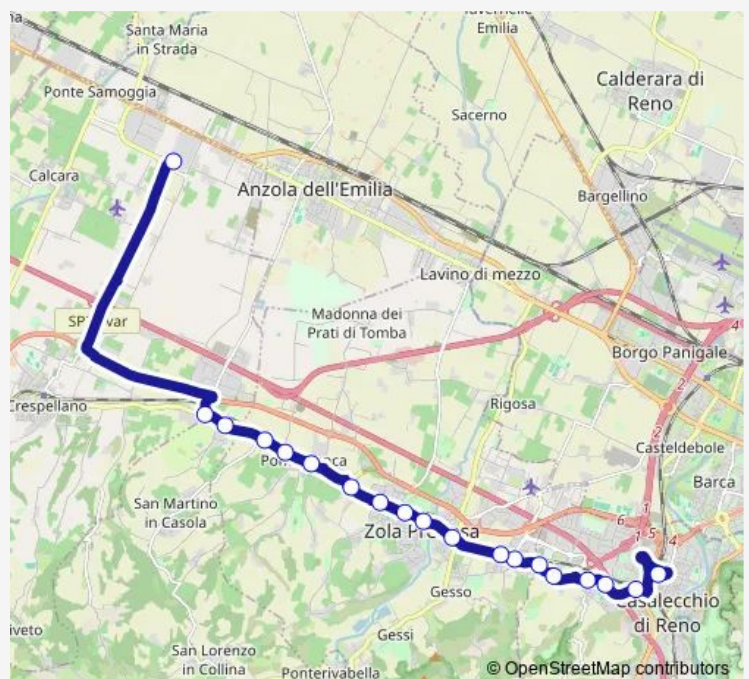

Stazione VIA Lunga

Philip Morris

Route schedule

Stazione Casalecchio Garibaldi — Philip Morris

Monday	07:40-20:50
Tuesday	07:40-20:50
Wednesday	07:40-20:50
Thursday	07:40-20:50
Friday	07:40-20:50
Saturday	—
Sunday	—

Route info

Direction: Stazione Casalecchio Garibaldi

Stops: 19

Trip Duration: 0 hour 35 min

676 — Bologna Porta Sant' Isaia - Casalecchio di Reno - via Lunga Stazione - Philip Morris **BusMaps**

Direction

Porta Sant`Isaia — Philip Morris

29 stops

[Open route schedule](#)

Porta Sant`Isaia

Andrea Costa

SAN Paolo Ravone

Crocetta

Martini

Certosa

Wednesday 06:20-19:05

Thursday 06:20-19:05

Friday 06:20-19:05

Saturday —

Sunday —

Route info

Direction: Philip Morris

Stops: 20