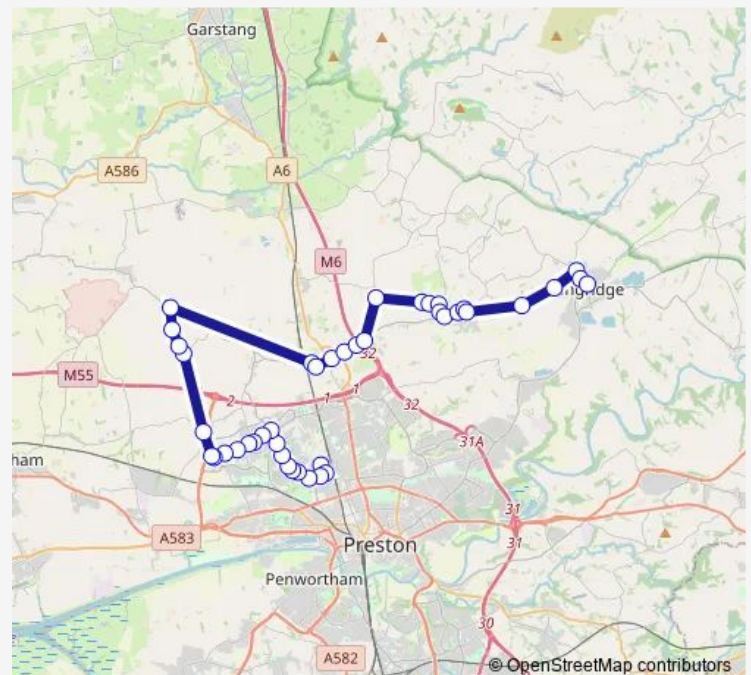

Thursday 15:05

Friday 15:05

Saturday —

Sunday —

Route info

Direction: Our Ladys RCHS

Stops: 42

Trip Duration: 0 hour 45 min

676 — Longridge - Preston OUR Lady'S RCHS

Woodsfold

Sunningdale

High School

Willow Tree Avenue

Daniels Cross

Motorway Bridge

Orchard Farm

Daniels Cross

Willow Tree Avenue

Sunningdale

Normandy Road

Woodsfold

Running Pump

Bay Horse Lane

School Lane End

Thursday 07:44

Friday 07:44

Saturday —

Sunday —

Route info

Direction: Post Office

Stops: 37

Trip Duration: 1 hour 1 min