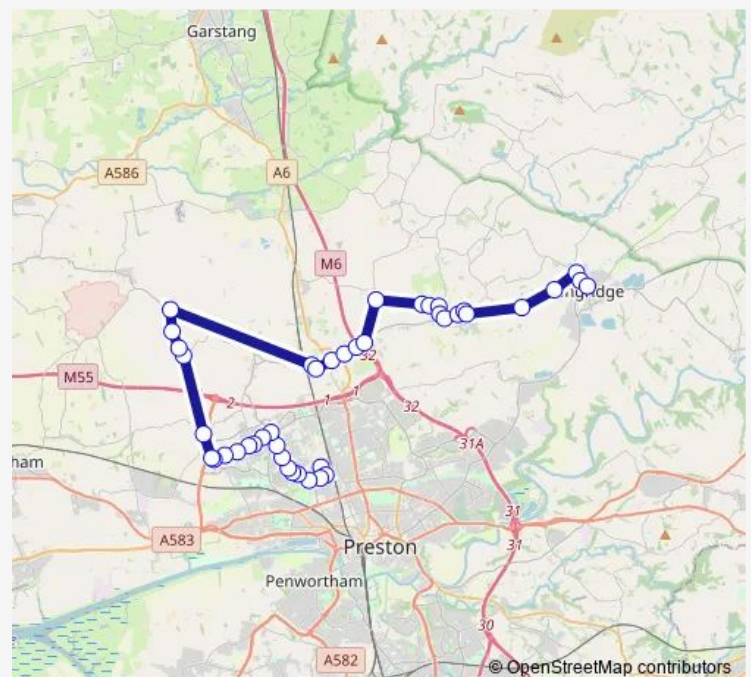

Thursday 15:05

Friday 15:05

Saturday —

Sunday —

Route info

Direction: Our Ladys RCHS

Stops: 42

Trip Duration: 0 hour 45 min

676 — Longridge - Preston OUR Lady'S RCHS

Woodsfold

Sunningdale

High School

Willow Tree Avenue

Daniels Cross

Motorway Bridge

Orchard Farm

Daniels Cross

Willow Tree Avenue

Sunningdale

Normandy Road

Woodsfold

Running Pump

Bay Horse Lane

School Lane End

Thursday 07:44

Friday 07:44

Saturday —

Sunday —

Route info

Direction: Post Office

Stops: 37

Trip Duration: 1 hour 1 min