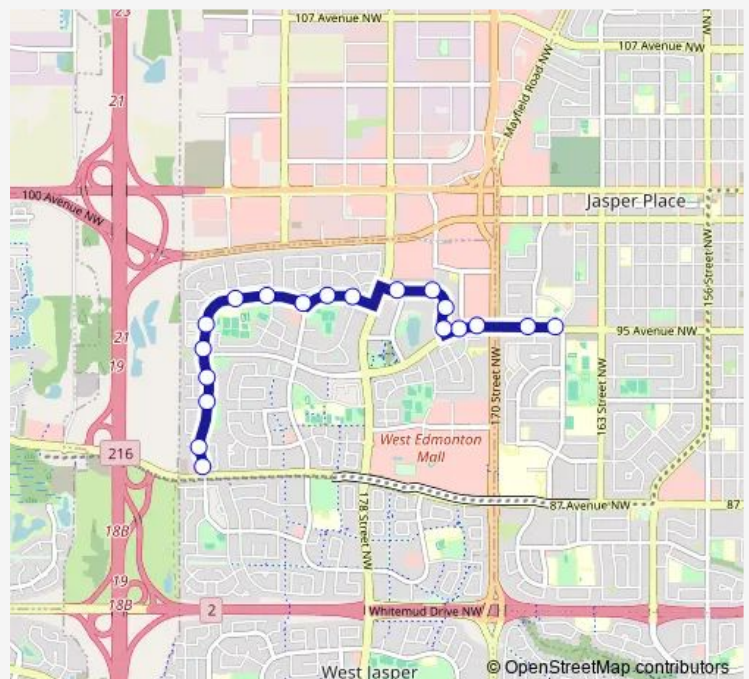

174 Street & 98A Avenue

174 Street & 95 Avenue

172 Street & 95 Avenue

170 Street & 95 Avenue

167 Street & 95 Avenue

165 Street & 95 Avenue

165 Street & 95 Avenue

Route schedule

189 Street & 87A Avenue — 165 Street & 95 Avenue

Monday 08:13

Tuesday 08:13

Wednesday 08:13

Thursday 08:13

Friday 08:13

Saturday —

Sunday —

Route info

Direction: 189 Street & 87A Avenue

Stops: 19

Trip Duration: 0 hour 16 min

Direction

165 Street & 95 Avenue — 189 Street & 87A Avenue

19 stops

[Open route schedule](#)

Thursday 12:19

Friday 15:36

Saturday —

Sunday —

Route info

Direction: 165 Street & 95 Avenue

Stops: 19

Trip Duration: 0 hour 20 min