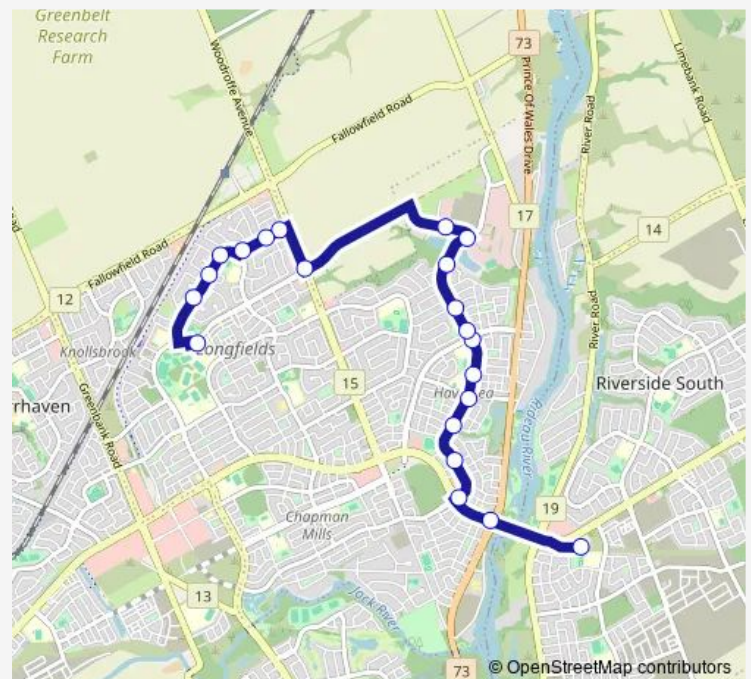

Cresthaven / Waterbridge

Cresthaven / Grovehurst

Cresthaven / Fairpark

Cresthaven / Barnstone

Strandherd / Cresthaven

Strandherd / Prince OF Wales

Riverview 2A (B)

Route schedule

Longfields / Mother Teresa H.S. — Riverview 2A (B)

Monday 14:58

Tuesday 14:58

Wednesday 14:58

Thursday 14:58

Friday 14:58

Saturday —

Sunday —

Route info

Direction: Longfields / Mother Teresa H.S.

Stops: 19

Trip Duration: 0 hour 11 min

Direction

Riverview 1A (A) — Longfields / Mother Teresa H.S.

21 stops

[Open route schedule](#)

Tuesday 07:56-07:58

Wednesday 07:56-07:58

Thursday 07:56-07:58

Friday 07:56-07:58

Saturday —

Sunday —

Route info

Direction: Riverview 1A (A)