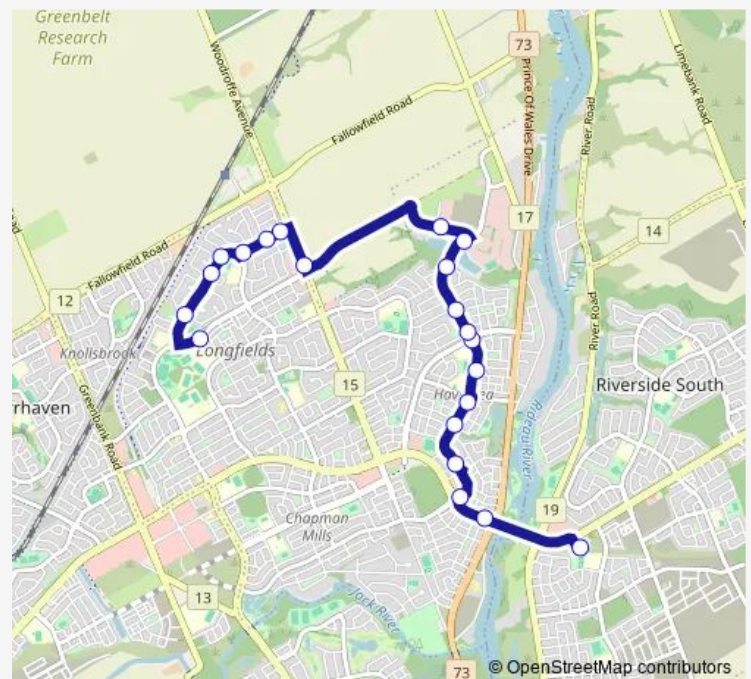

Cresthaven / Strandherd

Cresthaven / Valemont

Cresthaven / Brookstone

Cresthaven / Waterbridge

Cresthaven / Baypointe

Cresthaven / Crestway

Leikin / Crestway

Leikin / Escade

Thursday 07:56-07:58

Friday 07:56-07:58

Saturday —

Sunday —

Route info

Direction: Riverview

Stops: 21

Trip Duration: 0 hour 17 min

676 — St. Mother Teresa Hs

Direction

Longfields / Mother Teresa H.S. — Riverview

19 stops

[Open route schedule](#)

Longfields / Mother Teresa H.S.

Longfields / Hobblebush

Longfields / Beatrice

Route schedule

Longfields / Mother Teresa H.S. — Riverview

Monday 14:58

Tuesday 14:58

Wednesday 14:58

Thursday 14:58

Friday 14:58

Saturday —