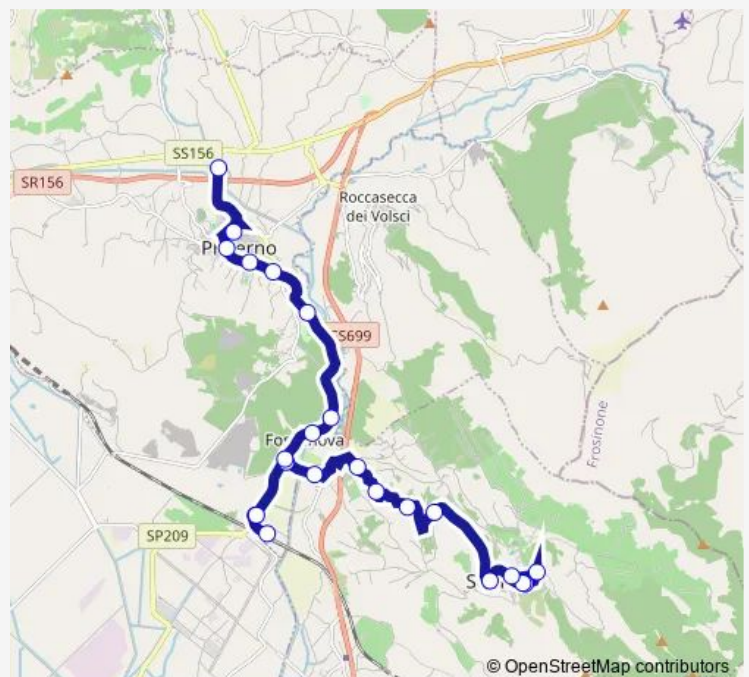

Priverno | Via Grotta Via Marittima # f3785

Priverno | Via Grotta Via Martiri Avola # f3786

Priverno | Via Grotta Via Stazione # f3787

Route schedule

Sonnino | Via Pellegrini Via Arringo # f3825 — Isiss Rossi Istituto Agrario # f6927

Monday 07:20

Tuesday 07:20

Wednesday 07:20

Thursday 07:20

Friday 07:20

Saturday 07:20

Sunday —

Route info

Direction: Sonnino | Via Pellegrini Via Arringo # f3825

Stops: 23

Trip Duration: 0 hour 50 min

Sonnino - Priverno (Comune) # Pv934a

Priverno | Terminal Bus | Ist. Superiore T. Rossi # f3429

Isiss Rossi Istituto Agrario # f6927