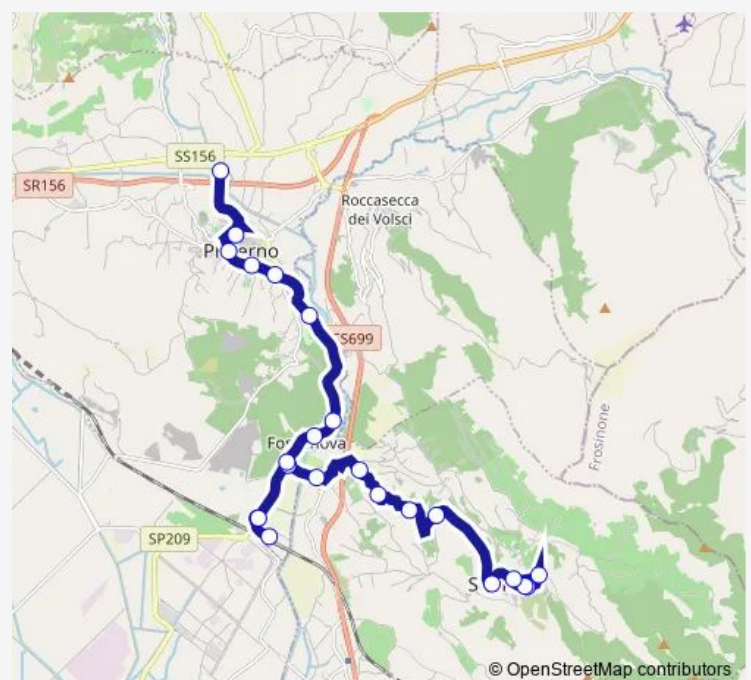

Priverno | Via Grotta Via Marittima # f3785

Priverno | Via Grotta Via Martiri Avola # f3786

Priverno | Via Grotta Via Stazione # f3787

Route schedule

Sonnino | Via Pellegrini Via Arringo # f3825 — ISISS Rossi Istituto Agrario # f6927

Monday 07:20

Tuesday 07:20

Wednesday 07:20

Thursday 07:20

Friday 07:20

Saturday 07:20

Sunday —

Route info

Direction: Sonnino | Via Pellegrini Via Arringo # f3825

Stops: 23

Trip Duration: 0 hour 45 min

Sonnino - Priverno (Comune) # Pv934a

Priverno | Terminal Bus | Ist. Superiore T. Rossi # f3429

ISISS Rossi Istituto Agrario # f6927