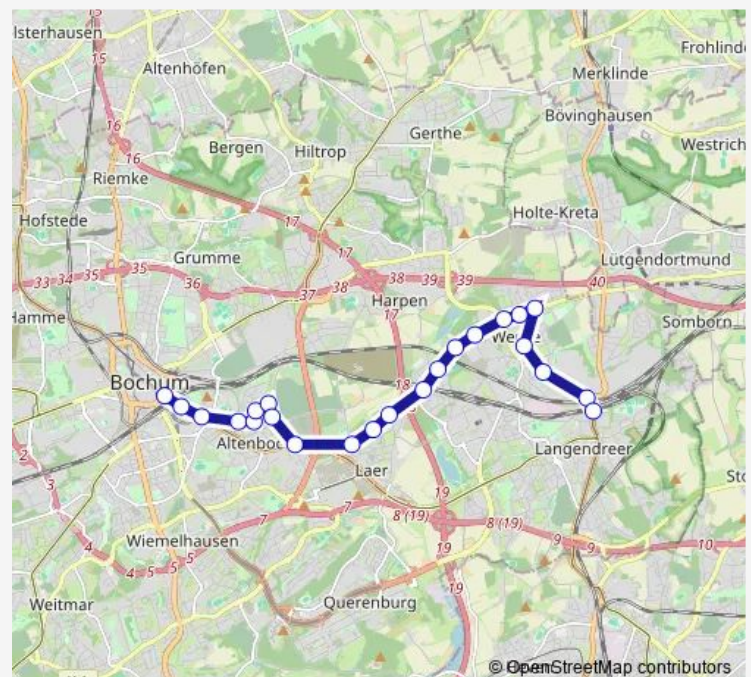

### Direction

Bochum Hbf — Bochum Langendreer

23 stops

[Open route schedule](#)

Bochum Hbf

Bochum BP/Aral Haus

Bochum Lohring

Bochum Andreas-Hofer-Str.

Bochum Teimannstr.

### Route schedule

Bochum Hbf — Bochum Langendreer

Monday	—
Tuesday	25:20-02:20 <sup>+1</sup>
Wednesday	—
Thursday	—
Friday	25:20-02:20 <sup>+1</sup>
Saturday	03:20-02:20 <sup>+1</sup>
Sunday	03:20-05:20

### Route info

Direction: Bochum Hbf

Stops: 23

Trip Duration: 0 hour 24 min

■ NE3

BusMaps

Bochum Langendreer Nord

Bochum Langendreer