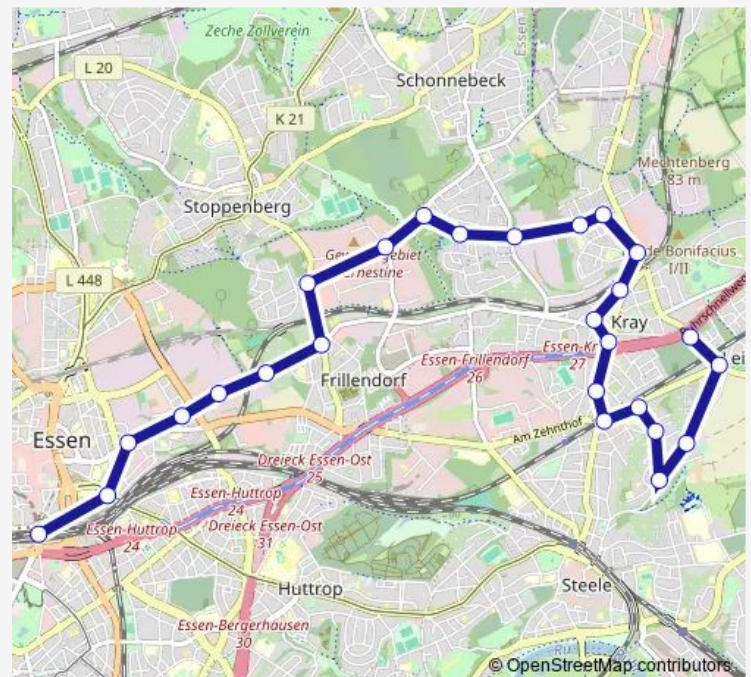

Essen Hubertstr.

Essen Kumpelweg

Essen Elisenstr.

Essen Eiserne Hand

Essen Goldschmidtstr.

Essen Hollestr.

Essen Hbf

Route schedule

Essen Rodenseelbrücke — Essen Hbf

Monday 00:02-01:02

Tuesday 00:02-01:02

Wednesday 00:02-01:02

Thursday 00:02-01:02

Friday 00:02-01:02

Saturday 00:02-06:32

Sunday 00:02-07:02

Route info

Direction: Essen Rodenseelbrücke

Stops: 17

Trip Duration: 0 hour 18 min

■ Ne3

BusMaps

Direction

Essen Hbf — Essen Rodenseelbrücke

Thursday 00:00-23:30

Friday 00:00-23:30

Saturday 00:00-23:30

Sunday 00:00-23:30

Route info

Direction: Essen Hbf

Stops: 26

Trip Duration: 0 hour 28 min