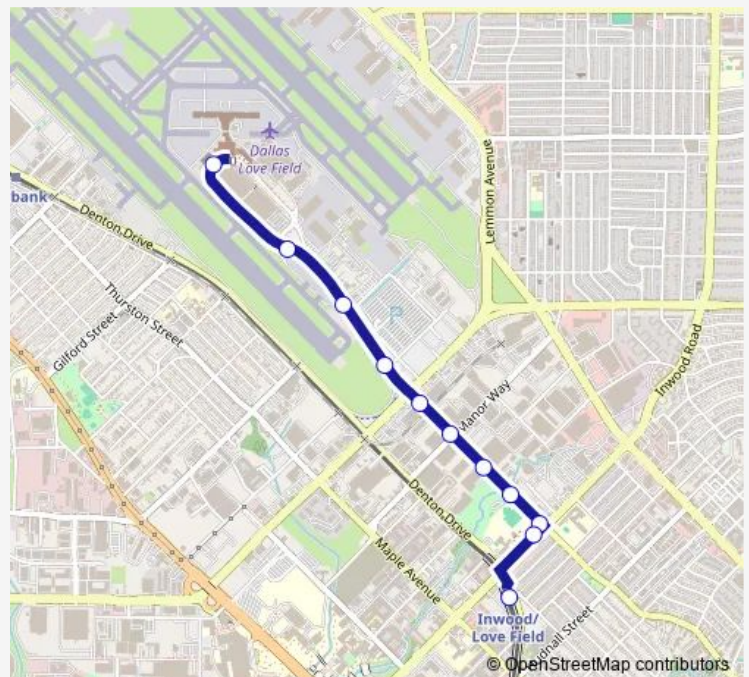

Inwood @ Cedar Springs - S - Fs

Inwood/Love Field Station

Route schedule

Love Field Airport (Baggage Claims) — Inwood/Love Field Station

Monday 04:23-01:16⁺¹

Tuesday 04:23-01:16⁺¹

Wednesday 04:23-01:16⁺¹

Thursday 04:23-01:16⁺¹

Friday 04:23-01:16⁺¹

Saturday 04:23-01:16⁺¹

Sunday 04:23-01:16⁺¹

Route info

Direction: Love Field Airport (Baggage Claims)

Stops: 11

Trip Duration: 0 hour 7 min

Direction

Inwood/Love Field Station — Love Field Airport (Baggage Claims)

10 stops

[Open route schedule](#)

Inwood/Love Field Station

Cedar Springs @ Inwood - N - Fs

Cedar Springs @ Manor - N - Mb1

Cedar Springs @ Manor - N - Mb2