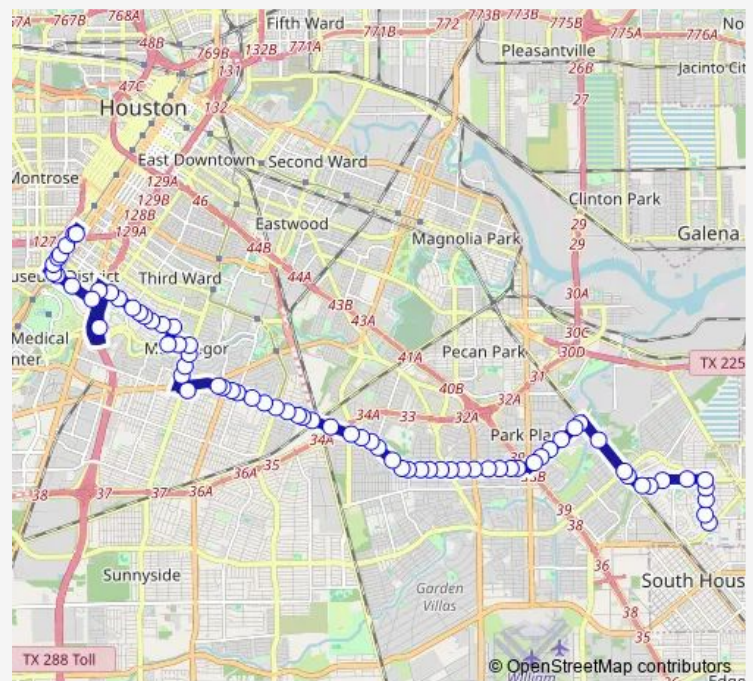

Mac Gregor Way @ Scott St

Scott St @ Mac Gregor Way

Scott St @ Parkwood Dr

Route schedule

Wheeler Station (Bus) — Flagstone Terrace @ S Richey St

Monday 05:05-21:05

Tuesday 05:05-21:05

Wednesday 05:05-21:05

Thursday 05:05-21:05

Friday 05:05-21:05

Saturday 05:10-21:00

Sunday 05:10-21:00

Route info

Direction: Wheeler Station (Bus)

Stops: 75

Trip Duration: 1 hour 0 min

005 — Southmore

Scott St @ Griggs Rd

Southeast Transit Center

Old Spanish Trail @ Dupont

Old Spanish Trail @ England

Griggs Rd @ Foster

Griggs Rd @ Cullen Blvd

Griggs Rd @ Cullen Blvd Mb