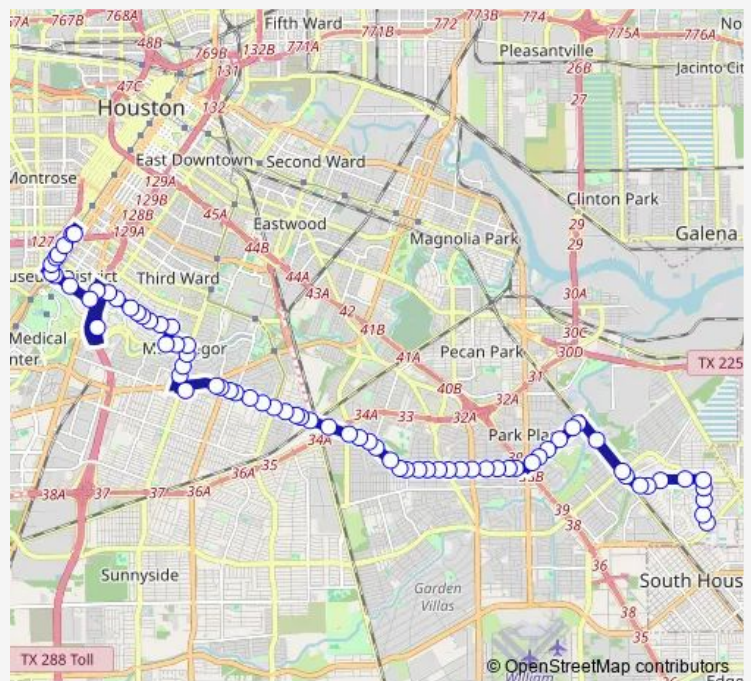

### Route schedule

Wheeler Station (Bus) — Flagstone Terrace @ S Richey St

Monday 05:05-20:55

Tuesday 05:05-20:55

Wednesday 05:05-20:55

Thursday 05:05-20:55

Friday 05:05-20:55

Saturday 05:10-21:00

### Route info

Direction: Wheeler Station (Bus)

Stops: 75

Trip Duration: 0 hour 59 min

005 — Southmore

Scott St @ Griggs Rd

Southeast Transit Center

Old Spanish Trail @ Dupont