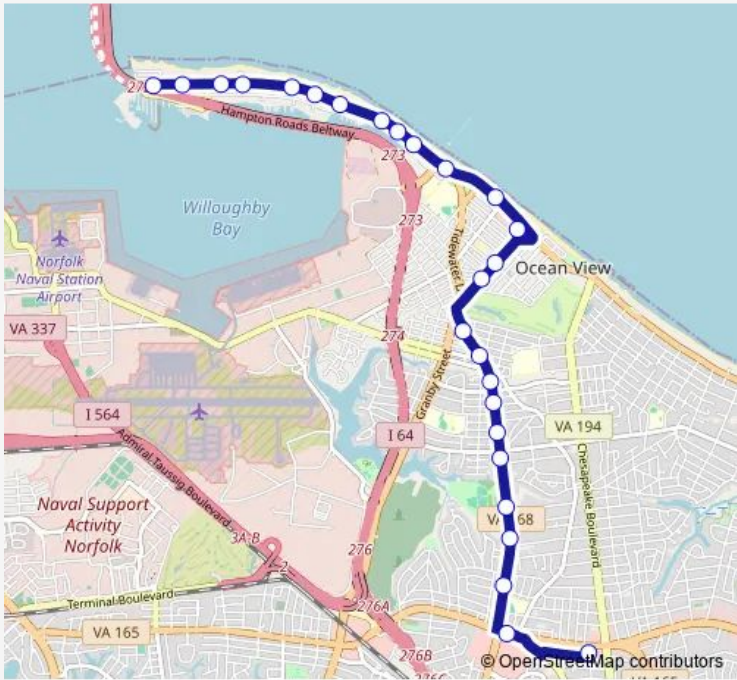

Direction
 Ocean View & 15th View — Evelyn Butts & Avenue J
 26 stops
[Open route schedule](#)

- Ocean View & 15th View
- Ocean View & 14th View
- Ocean View & LE Clair
- Ocean View & Hansford
- Ocean View & 10th View
- Ocean View & 9TH View
- Ocean View & 8TH View
- Ocean View & 7TH View
- Ocean View & 6TH View
- Ocean View & 5TH View
- Ocean View & 4TH View
- Ocean View & First View
- Granby & Duffys
- Granby & Government
- Granby & Osborne
- Tidewater & Lorengo
- Tidewater & Leicester
- Tidewater & Twilley
- Tidewater & Beck
- Tidewater & Evans
- Tidewater & Woodford

Route schedule
 Ocean View & 15th View — Evelyn Butts & Avenue J

Monday	06:46-17:48
Tuesday	06:46-17:48
Wednesday	06:46-17:48
Thursday	06:46-17:48
Friday	06:46-17:48
Saturday	06:46-16:48
Sunday	—

Route info
 Direction: Ocean View & 15th View
 Stops: 26
 Trip Duration: 0 hour 25 min

005 — Willoughby BusMaps

Tidewater & Norman

Tidewater & Marvin

Tidewater & Leonard

Little Creek & Harold

Evelyn Butts & Avenue J

Direction

Evelyn Butts & Avenue J — Ocean View & 15th View

Thursday 07:22-17:22

Friday 07:22-17:22

Saturday 07:22-17:22

Sunday —

Route info

Direction: Evelyn Butts & Avenue J

Stops: 26

Trip Duration: 0 hour 24 min