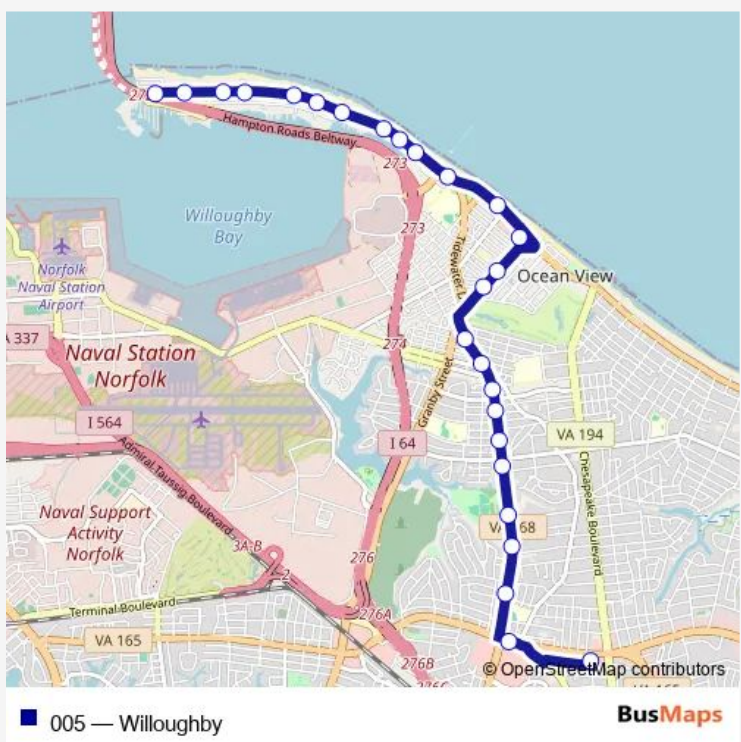

Direction
 Ocean View & 15th View — Evelyn Butts & Avenue J
 26 stops
[Open route schedule](#)

- Ocean View & 15th View
- Ocean View & 14th View
- Ocean View & LE Clair
- Ocean View & Hansford
- Ocean View & 10th View
- Ocean View & 9TH View
- Ocean View & 8TH View
- Ocean View & 7TH View
- Ocean View & 6TH View
- Ocean View & 5TH View
- Ocean View & 4TH View
- Ocean View & First View
- Granby & Duffys
- Granby & Government
- Granby & Osborne
- Tidewater & Lorengo
- Tidewater & Leicester
- Tidewater & Twilley
- Tidewater & Beck
- Tidewater & Evans
- Tidewater & Woodford

Route info
 Direction: Ocean View & 15th View
 Stops: 26
 Trip Duration: 0 hour 23 min

Tidewater & Norman

Tidewater & Marvin

Tidewater & Leonard

Little Creek & Harold

Evelyn Butts & Avenue J

Direction

Evelyn Butts & Avenue J — Ocean View & 15th View

26 stops

[Open route schedule](#)

Evelyn Butts & Avenue J

Little Creek RD & OLD Ocean View

Tidewater & Leonard

Tidewater & Marvin

Tidewater & Norman

Tidewater & Bayview

Thursday 07:22-17:22

Friday 07:22-17:22

Saturday 07:22-17:22

Sunday 07:22-17:22

Route info

Direction: Evelyn Butts & Avenue J

Stops: 26

Trip Duration: 0 hour 24 min