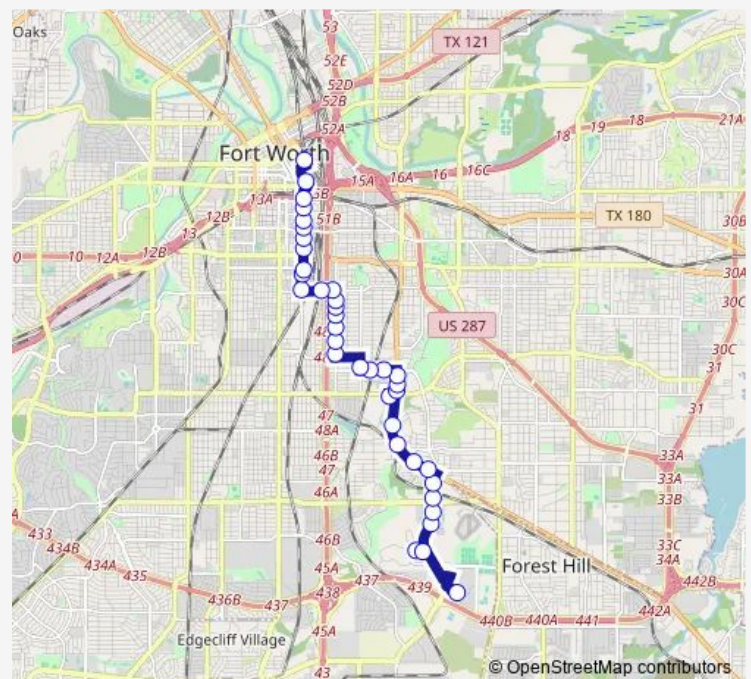

Evans & Powell

Route schedule

Tarrant County College — Fwcs - Bay - I

Monday 04:48-22:18

Tuesday 04:48-22:18

Wednesday 04:48-22:18

Thursday 04:48-22:18

Friday 04:48-22:18

Saturday 05:18-21:18

Sunday 05:18-20:18

Route info

Direction: Tarrant County College

Stops: 37

Trip Duration: 0 hour 49 min

005 — Evans/TCC South

Evans & Davis

Evans & Baltimore

Evans & Richmond - Jefferson

Allen & Evans

Allen & South Fwy

Main & St Joseph

Main & Morphy

Main & Magnolia

Main & Dashwood

Main & Leuda

Main & Annie

Main & Petersmith

Main & Daggett

Main & I 30

Sheraton Hotel

Fwcs - Bay - I

Direction