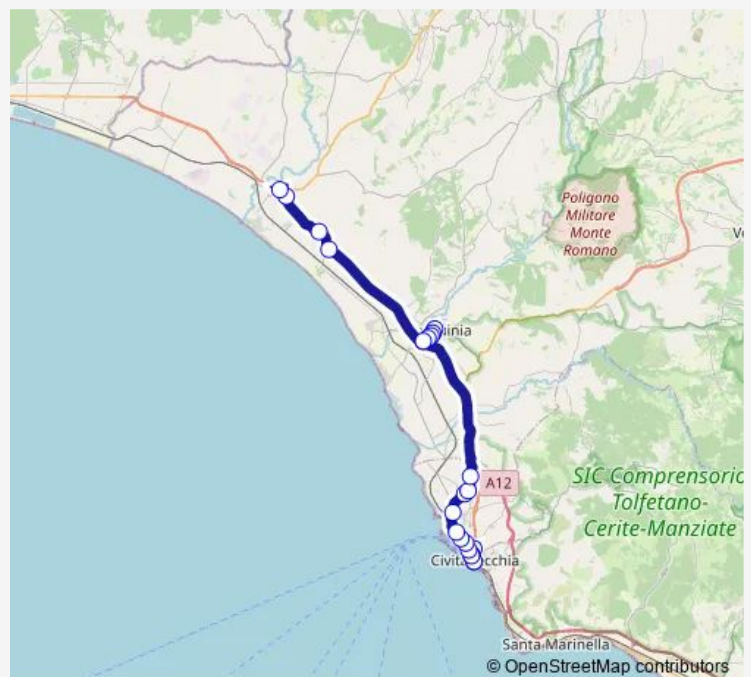

CIVITAVECCHIA | Via Aurelia Via Somma # f80

CIVITAVECCHIA | Via Aurelia (Monna Felicita) # f81

TARQUINIA | Colonia Elisabetta # f750

TARQUINIA | Via Porto Clementino Via Nenni # f751

TARQUINIA | Via Vecchia Aurelia # f752

Tarquinia | Via le Rose # f483

Tarquinia Barriera S.Giusto # f7521

Tarquinia | Via le Rose # f486

Route schedule

Civitavecchia | Deposito # f230 — Montalto | Piazza Tarquinia # f343

Monday	13:00
Tuesday	13:00
Wednesday	—
Thursday	13:00
Friday	13:00
Saturday	13:00
Sunday	—

Route info

Direction: Civitavecchia | Deposito # f230

Stops: 27

Trip Duration: 0 hour 55 min

Civitavecchia - Montalto di Castro # Mc51d

TARQUINIA | Via Vecchia Aurelia # f738

TARQUINIA | Via Porto Clementino Via Nenni # f739

TARQUINIA | Colonia Elisabetta # f740

TARQUINIA | Via Aurelia (Riva Tarquini) # f92

TARQUINIA | Via Aurelia (Km 104) # f94

Montalto | Via Cere # f00049

Montalto | Piazza Tarquinia # f343

Bus time schedules and route maps are available in an offline PDF at busmaps.com. Use the busmaps.com website to see live bus times, train schedule or subway schedule, and step-by-step directions for all public transit in Civitavecchia