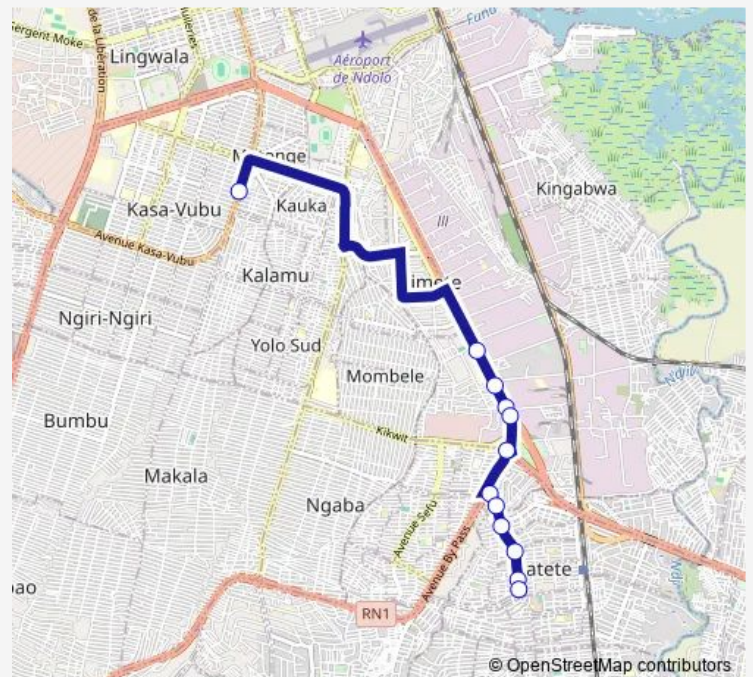

13eme rue limete

hôpital Saint Joseph

Inconnu

sous region

unknown

Route schedule

unknown — unknown

Monday 06:16

Tuesday 06:16

Wednesday 06:16

Thursday 06:16

Friday 06:16

Saturday —

Sunday —

Route info

Direction: unknown

Stops: 7

Trip Duration: 0 hour 35 min

■ Gambela_TO _ Matete

Direction

unknown — unknown

12 stops

[Open route schedule](#)

unknown

Thursday 16:26

Friday 16:26

Saturday —

Sunday —

Route info

Direction: unknown

Stops: 12

Trip Duration: 0 hour 41 min