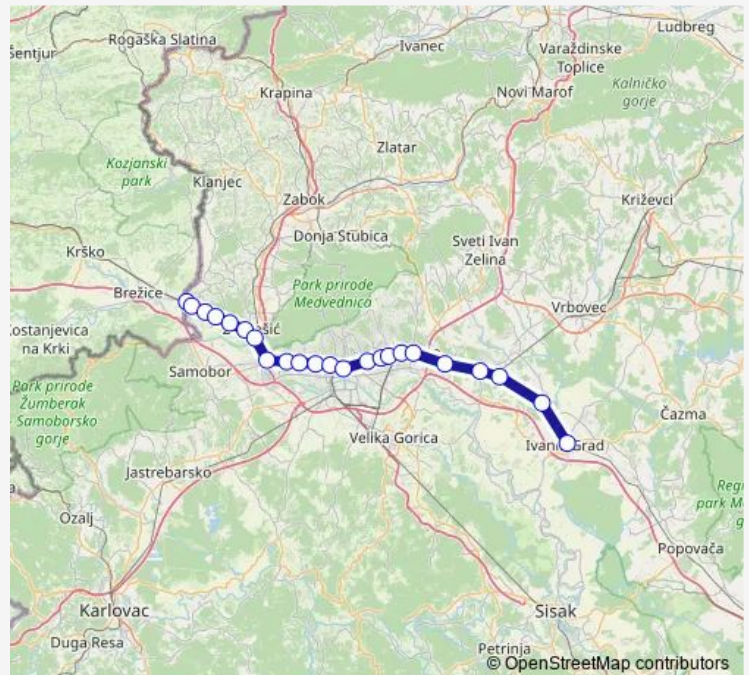

Rail Harmica - Ivanić Grad

[Go to website](#)

Direction

Harmica — Ivanić Grad

23 stops

[Open route schedule](#)

Harmica

Sutla

Laduč

Savski Marof

Brdovec

Zaprešić Savska

Zaprešić

Podsused Stajalište

Gajnice

Vrapče

Kustošija

Zagreb Zapadni Kolodvor

Zagreb Glavni kolodvor

Maksimir

Trnava

Čulinec

Sesvetska Sopnica

Sesvete

Sesvetski Kraljevec

Dugo Selo

Ostrna

Route schedule

Harmica — Ivanić Grad

Monday 10:35

Tuesday 10:35

Wednesday 10:35

Thursday 10:35

Friday 10:35

Saturday —

Sunday —

Route info

Direction: Harmica

Stops: 23

Trip Duration: 1 hour 36 min

■ Harmica - Ivanić Grad