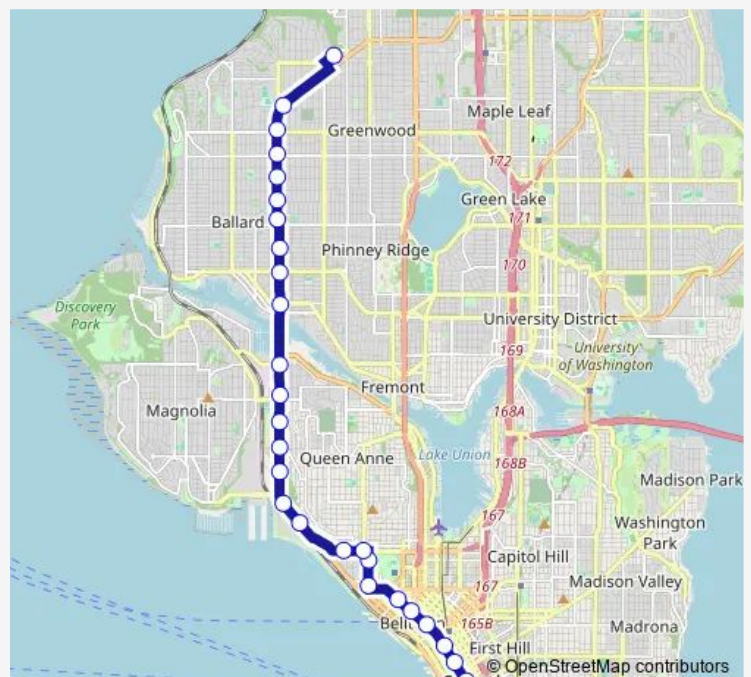

15th Ave NW & NW Leary Way

15th Ave NW & NW Market St

15th Ave NW & NW 60th St

Route schedule

Prefontaine Pl S & Yesler Way — NW 100th Pl & 7th Ave Nw

Monday 03:05-02:05⁺¹

Tuesday 03:05-02:05⁺¹

Wednesday 03:05

Thursday 04:05-02:05⁺¹

Friday 03:05-02:05⁺¹

Saturday 03:05-02:05⁺¹

Sunday 03:05-02:05⁺¹

Route info

Direction: Prefontaine Pl S & Yesler Way

Stops: 28

Trip Duration: 0 hour 42 min

■ D Line — D-Line Rapid Ride

15th Ave NW & NW 65th St

15th Ave NW & NW 70th St

15th Ave NW & NW 75th St

15th Ave NW & NW 80th St

15th Ave NW & NW 85th St

Holman Rd NW & Mary Ave Nw

NW 100th Pl & 7th Ave Nw

Direction

NW 100th PI & 7th Ave Nw — Sodo Busway & S Royal Brougham Way

28 stops

[Open route schedule](#)

NW 100th PI & 7th Ave Nw

Holman Rd NW & Mary Ave Nw

15th Ave NW & NW 85th St

15th Ave NW & NW 80th St