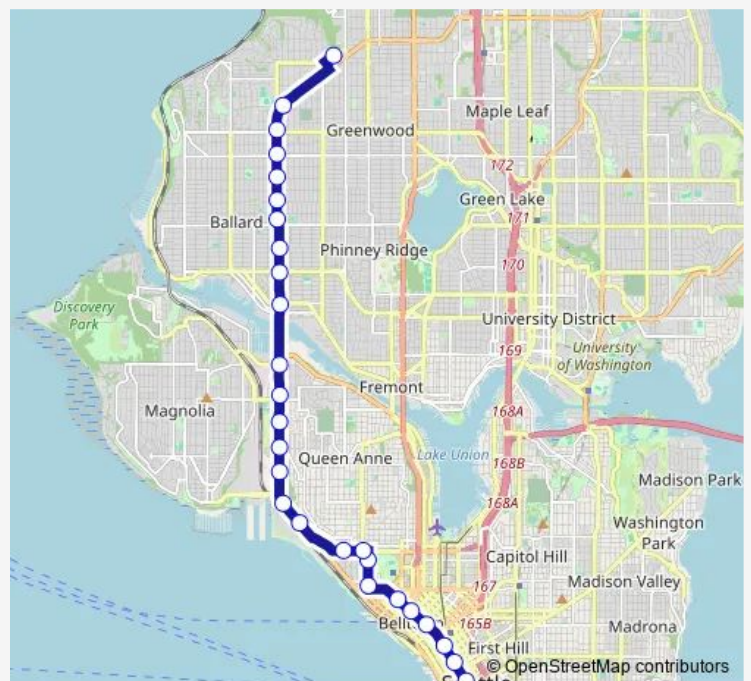

### Direction

Prefontaine Pl S & Yesler Way — NW 100th Pl & 7th Ave Nw

28 stops

[Open route schedule](#)

Prefontaine Pl S & Yesler Way

3rd Ave & Columbia St

3rd Ave & Seneca St

3rd Ave & Pike St

15th Ave NW & NW 60th St

### Route schedule

Prefontaine Pl S & Yesler Way — NW 100th Pl & 7th Ave Nw

Monday 03:05-02:05<sup>+1</sup>

Tuesday 03:05-02:05<sup>+1</sup>

Wednesday 03:05

Thursday 04:05-02:05<sup>+1</sup>

Friday 03:05-02:05<sup>+1</sup>

### Route info

Direction: Prefontaine Pl S & Yesler Way

Stops: 28

Trip Duration: 0 hour 37 min

■ D Line — D-Line Rapid Ride

15th Ave NW & NW 65th St

15th Ave NW & NW 70th St

15th Ave NW & NW 75th St