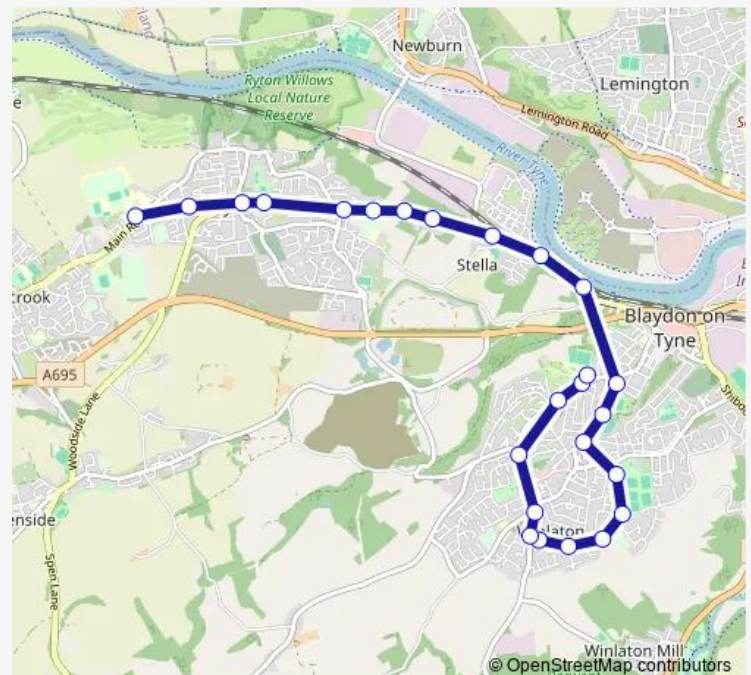

Bus S863 Barlow - Throp Academy

[Go to website](#)

Direction

Thorp Academy — St Thomas More RC Academy

25 stops

[Open route schedule](#)

Thorp Academy

Main Road-Blackhouse Lane

Main Road - Whitewell Lane

Main Road-Social Club

Stella Bank-Runhead

Stella Road-High Hedgefield

Stella Road-Hedgefield Terrace

Stella Road-Hedgefield Avenue

Stella Road-Stella Street

Stella Road-Stella Hall Drive

Thursday 14:40

Friday 14:40

Saturday —

Sunday —

Route info

Direction: Thorp Academy

Stops: 25

Trip Duration: 0 hour 30 min

■ S863 — Barlow - Throp Academy

North Street

Back Lane-Twizell Avenue

Back Lane-School

St Thomas More RC Academy

S863 Bus time schedules and route maps are available in an offline PDF at busmaps.com. Use the busmaps.com website to see live bus times, train schedule or subway schedule, and step-by-step directions for all public transit in Newcastle upon Tyne