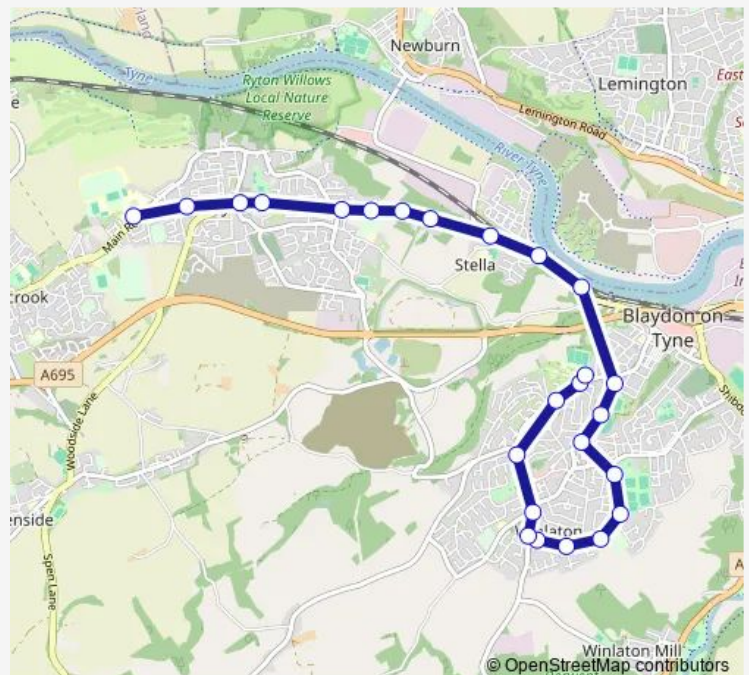

Main Road - Whitewell Lane

Main Road-Social Club

Stella Bank-Runhead

Stella Road-High Hedgefield

Stella Road-Hedgefield Terrace

Stella Road-Hedgefield Avenue

Stella Road-Stella Street

Stella Road-Stella Hall Drive

Park Lane-Buttermere Cres

Scotland Head-Park Lane

Scotland Head-West Lane

Route schedule

Thorp Academy — St Thomas More RC Academy

Monday 14:40

Tuesday 14:40

Wednesday 14:40

Thursday 14:40

Friday 14:40

Saturday —

Sunday —

Route info

Direction: Thorp Academy

Stops: 25

Trip Duration: 0 hour 30 min

■ S863 — Barlow - Throp Academy

North Street

Back Lane-Twizell Avenue

Back Lane-School

St Thomas More RC Academy

S863 Bus time schedules and route maps are available in an offline PDF at busmaps.com. Use the busmaps.com website to see live bus times, train schedule or subway schedule, and step-by-step directions for all public transit in Newcastle upon Tyne