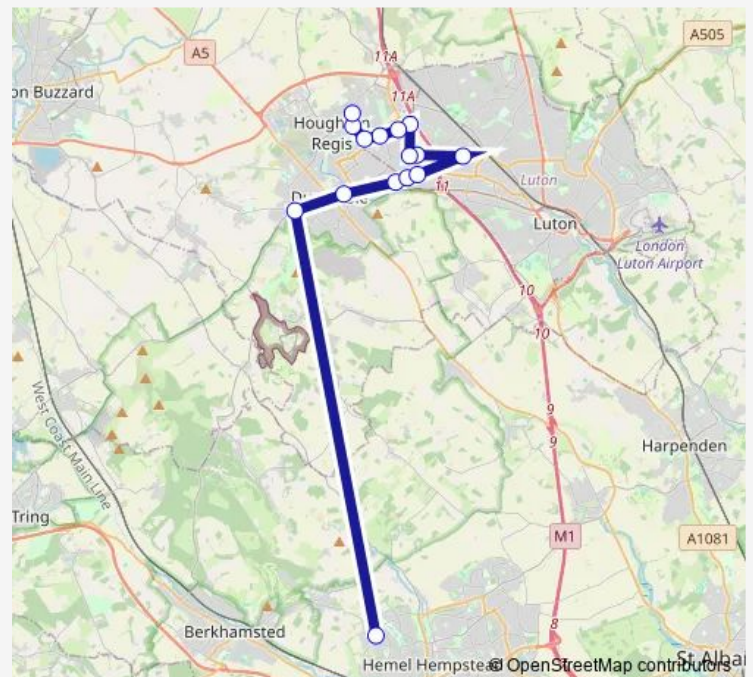

Tuesday 15:40

Wednesday 15:40

Thursday 15:40

Friday 15:40

Saturday —

Sunday —

Route info

Direction: John F Kennedy School Grounds

Stops: 15

Trip Duration: 1 hour 2 min

705

Direction

Browning Road — John F Kennedy School Grounds

15 stops

[Open route schedule](#)

Browning Road

Monday 07:08

Tuesday 07:08

Wednesday 07:08

Thursday 07:08

Friday 07:08

Saturday —

Sunday —

Route info

Direction: Browning Road

Stops: 15

Trip Duration: 1 hour 27 min

705 Bus time schedules and route maps are available in an offline PDF at busmaps.com. Use the busmaps.com website to see live bus times, train schedule or subway schedule, and step-by-step directions for all public transit in Houghton Regis