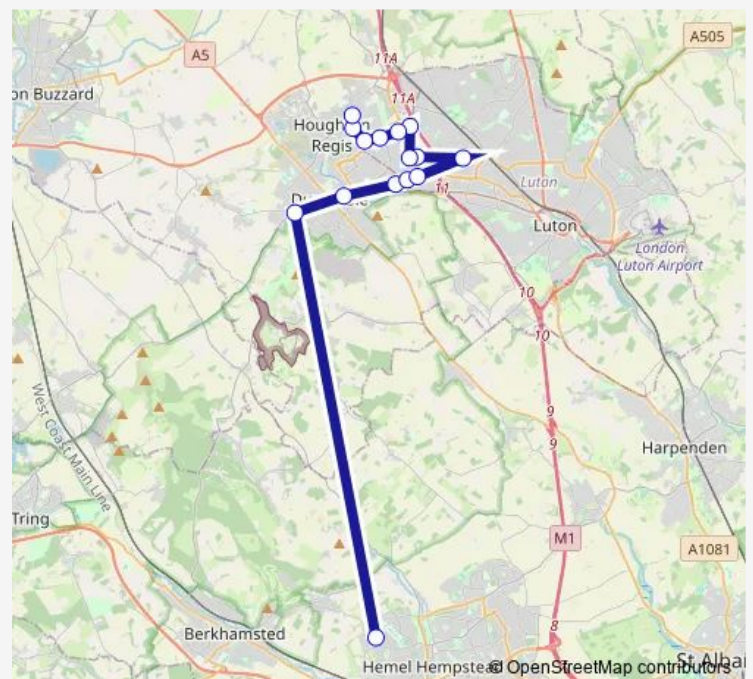

Browning Road

Shelley Road

Chester Avenue

Lewsey Road

Pastures Court

Goldcrest Close

Buzzard Road

Tomlinson Avenue Junction

### Route schedule

John F Kennedy School Grounds — Chelsea Gardens

Monday 15:40

Tuesday 15:40

Wednesday 15:40

Thursday 15:40

Friday 15:40

Saturday —

### Route info

Direction: John F Kennedy School Grounds

Stops: 15

Trip Duration: 1 hour 2 min

705

**Direction**

Browning Road — John F Kennedy School Grounds

15 stops

## Route info

Direction: Browning Road

Stops: 15

Trip Duration: 1 hour 27 min

705 Bus time schedules and route maps are available in an offline PDF at [busmaps.com](http://busmaps.com). Use the [busmaps.com](http://busmaps.com) website to see live bus times, train schedule or subway schedule, and step-by-step directions for all public transit in Houghton Regis