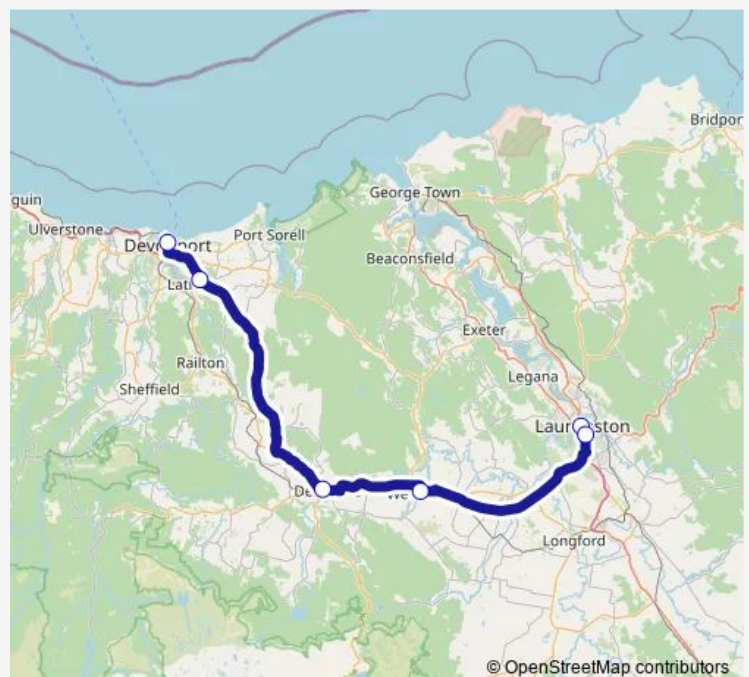

Thursday 09:00-17:55

Friday 09:00-17:55

Saturday 13:00-17:45

Sunday 13:00-17:45

Route info

Direction: Charles St at William St

Stops: 6

Trip Duration: 1 hour 38 min

705 — Dport to Lton via Deloraine

Direction

Stop A, Devonport City Interchange, Rooke St — Charles St at William St

7 stops

[Open route schedule](#)

Stop A, Devonport City Interchange, Rooke St

Mersey Community Hospital

Deloraine Visitors Centre, No.98-104 Emu Bay Rd

No.32 Meander Valley Rd

No.55-57 Meander Valley Rd (Police Station)

Charles St Outside Hospital

Charles St at William St

Route schedule

Stop A, Devonport City Interchange, Rooke St — Charles St at William St

Direction: Stop A, Devonport City Interchange, Rooke St

Stops: 7

Trip Duration: 1 hour 35 min

705 Bus time schedules and route maps are available in an offline PDF at busmaps.com. Use the busmaps.com website to see live bus times, train schedule or subway schedule, and step-by-step directions for all public transit in Launceston