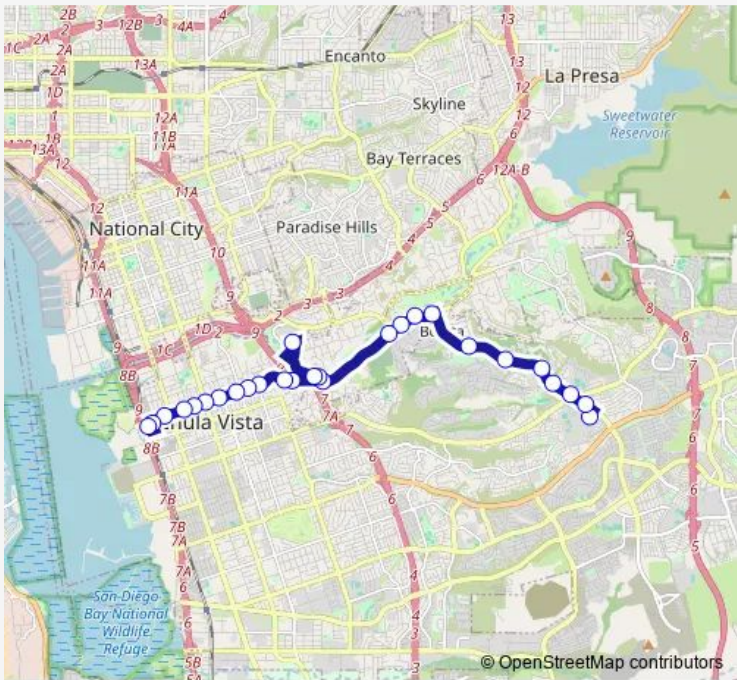

**Bus 705 E St Transit Center - Plaza Bonita**

[Go to website](#)

**Direction**  
 Southwestern College Transit Center — E Street Transit Center  
 27 stops  
[Open route schedule](#)

- Southwestern College Transit Center
- Otay Lakes Rd & Elmhurst St
- Otay Lakes Rd & East H St
- Otay Lakes Rd & Canyon Dr
- Otay Lakes Rd & 575
- Otay Lakes Rd & Ridgeview Wy
- Otay Lakes Rd & Camino Cerro Grande
- Bonita Rd & Otay Lakes Rd
- Bonita Rd & Allen School Rd
- Bonita Rd & 4095
- Bonita Rd & Willow St
- Bonita Rd & Plaza Bonita Rd
- Plaza Bonita Rd & Bonita Rd
- Plaza Bonita Transit Center
- Plaza Bonita Rd & Bonita Rd
- Bonita Rd & Bonita Glen Dr
- E St & E Flower St
- E St & 1st Av
- E St & Minot Av
- E St & 2nd Av
- E St & 3rd Av

Route schedule  
 Southwestern College Transit Center — E Street Transit Center

Monday	06:37-22:24
Tuesday	06:37-22:24
Wednesday	06:37-22:24
Thursday	06:37-22:24
Friday	06:37-22:24
Saturday	08:00-19:29
Sunday	—

**Route info**  
 Direction: Southwestern College Transit Center  
 Stops: 27  
 Trip Duration: 0 hour 36 min

E St & 4th Av

E St & Brightwood Av

E St & 5th Av

E St & Broadway

Woodlawn Av & E St

E Street Transit Center

**Direction**

E Street Transit Center — Southwestern College Transit Center

30 stops

[Open route schedule](#)

E Street Transit Center

Woodlawn Av &amp; E St

E St &amp; Jefferson Av

E St &amp; Ash Av