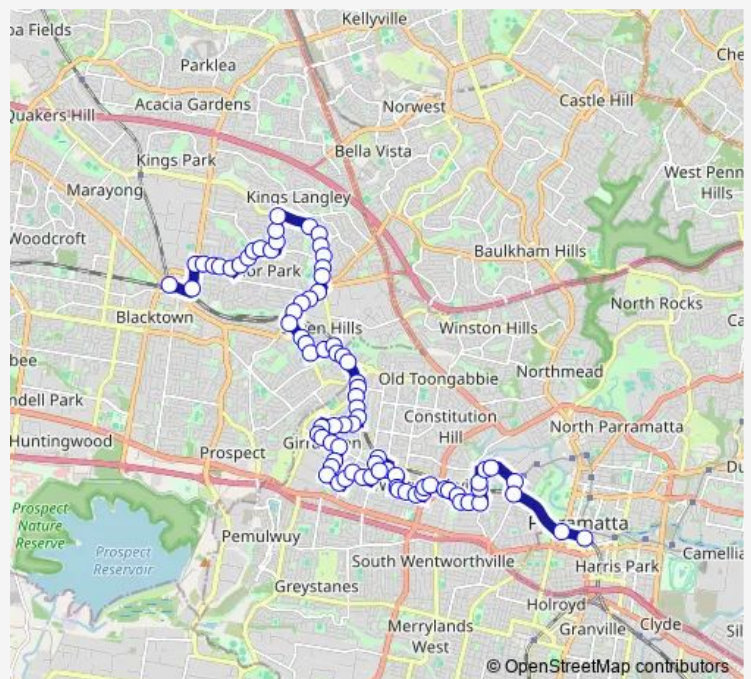

Bus 705 Parramatta to Blacktown via Pendle Hill

[Go to website](#)

Direction

Parramatta Station, Stand B2 — Seven Hills Station, Stand A

58 stops

[Open route schedule](#)

Parramatta Station, Stand B2

Westfield Parramatta, Argyle St

Park Pde After Pitt St

Alexandra Av Opp Westmead Station

Darcy Rd After Hawkesbury Rd

Parramatta Marist High School, Darcy Rd

Darcy Rd Opp Mayflower Village

Bridge Rd Opp Seventh Day Adventist Church

Bridge Rd Opp Wentworth Av

Jordan St After Bridge Rd

28 Jordan St

Jordan St Before Lytton St

Veron St After Lytton St

Dunmore St Before Station St

Dunmore St Opp Wentworthville Station

Dunmore St Opp Wentworthville Swimming Pool

Emert St Before Pritchard St

Oatlands St At Mashman Av

Oatlands St Opp Layton St

Oatlands St At Jones St

Jones St Opp Rogers St

Route schedule

Parramatta Station, Stand B2 — Seven Hills Station, Stand A

Monday 21:48-22:48

Tuesday 21:48-22:48

Wednesday 21:48-22:48

Thursday 21:48-22:48

Friday 21:48-22:48

Saturday 21:00-22:00

Sunday —

Route info

Direction: Parramatta Station, Stand B2

Stops: 58

Trip Duration: 0 hour 41 min

705 — Parramatta to Blacktown via Pendle Hill