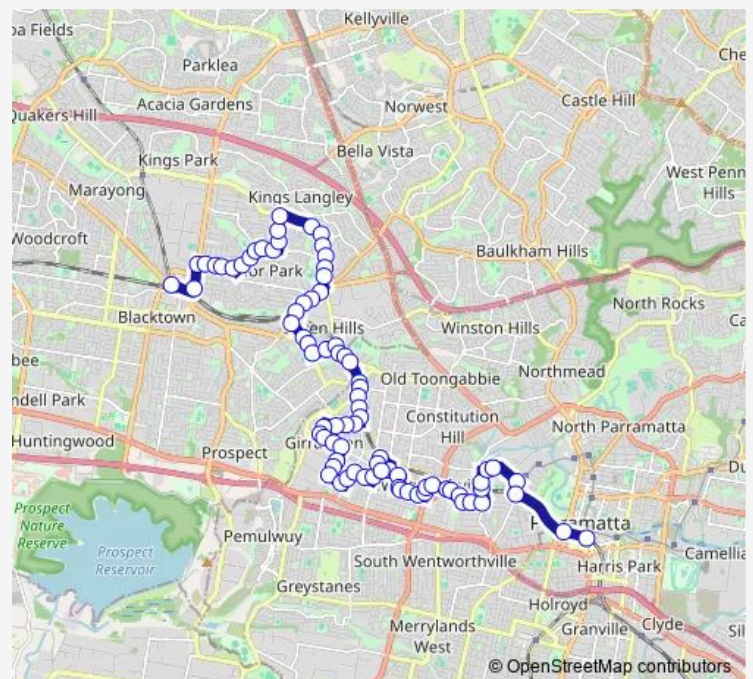

Bus 705 Parramatta to Blacktown via Pendle Hill

[Go to website](#)

Direction

Parramatta Station, Stand B2 — Seven Hills Station, Stand A

58 stops

[Open route schedule](#)

Parramatta Station, Stand B2

Westfield Parramatta, Argyle St

Park Pde After Pitt St

Alexandra Av Opp Westmead Station

Darcy Rd After Hawkesbury Rd

Parramatta Marist High School, Darcy Rd

Darcy Rd Opp Mayflower Village

Bridge Rd Opp Seventh Day Adventist Church

Bridge Rd Opp Wentworth Av

Jordan St After Bridge Rd

28 Jordan St

Jordan St Before Lytton St

Veron St After Lytton St

Dunmore St Before Station St

Dunmore St Opp Wentworthville Station

Dunmore St Opp Wentworthville Swimming Pool

Emert St Before Pritchard St

Oatlands St At Mashman Av

Oatlands St Opp Layton St

Oatlands St At Jones St

Jones St Opp Rogers St

Route schedule

Parramatta Station, Stand B2 — Seven Hills Station, Stand A

Monday 21:48-22:48

Tuesday 21:48-22:48

Wednesday 21:48-22:48

Thursday 21:48-22:48

Friday 21:48-22:48

Saturday 21:00-22:00

Sunday —

Route info

Direction: Parramatta Station, Stand B2

Stops: 58

Trip Duration: 0 hour 40 min

705 — Parramatta to Blacktown via Pendle Hill