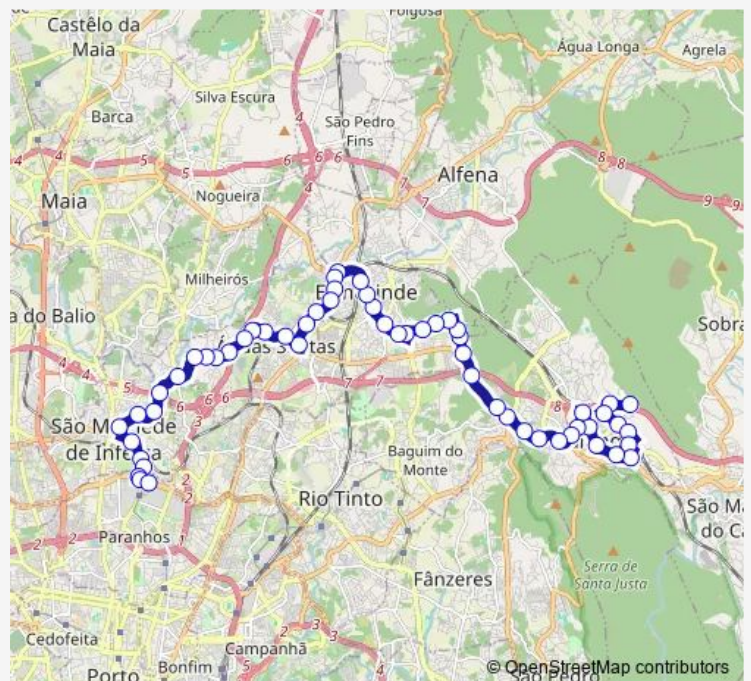

Thursday 06:05-21:30

Friday 06:05-21:30

Saturday 06:35-21:25

Sunday 06:35-21:25

Route info

Direction: Valongo-Continente

Stops: 57

Trip Duration: 0 hour 48 min