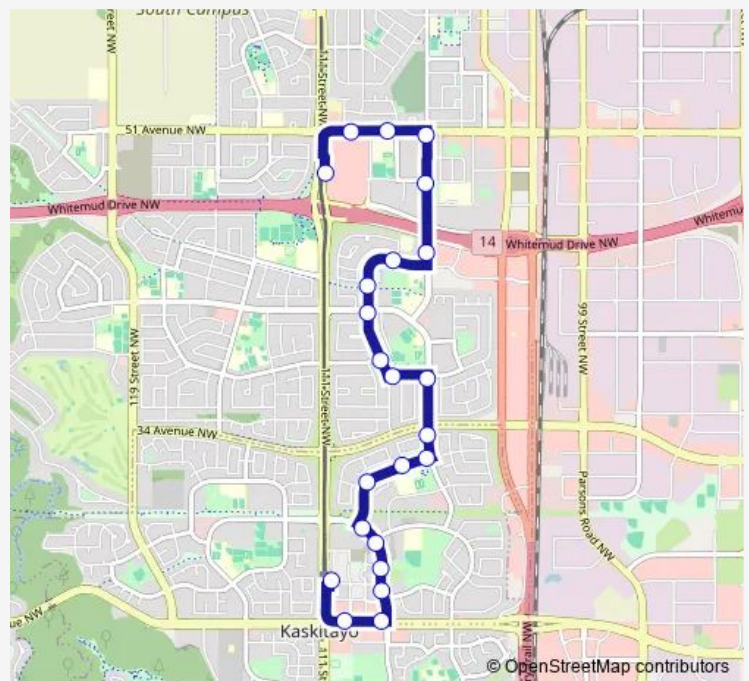

108 Street & 51 Avenue

106 Street & 51 Avenue

106 Street & 47 Avenue

106 Street & Whitemud Drive

107 Street & 42 Avenue

108 Street & 41 Avenue

108 Street & 40 Avenue

108 Street & 37 Avenue

108 Street & 36A Avenue

106 Street & 36A Avenue

106 Street & 34 Avenue

106 Street & 32A Avenue

107a Street & 32A Avenue

109 Street & 32A Avenue

109 Street & 29A Avenue

109 Street & 29 Avenue

109 Street & 28 Avenue

109 Street & 25 Avenue

109 Street & 23 Avenue

Route schedule

Southgate Transit Centre Bay K — Century Park Transit Centre Bay J

Monday	05:51-23:33
Tuesday	05:51-23:33
Wednesday	05:51-23:33
Thursday	05:51-23:33
Friday	05:51-23:33
Saturday	06:15-23:15
Sunday	08:11-22:11

Route info

Direction: Southgate Transit Centre Bay K

Stops: 23

Trip Duration: 0 hour 18 min

705 — Century Park - Southgate

110 Street & 23 Avenue

Century Park Transit Centre Bay J

Direction