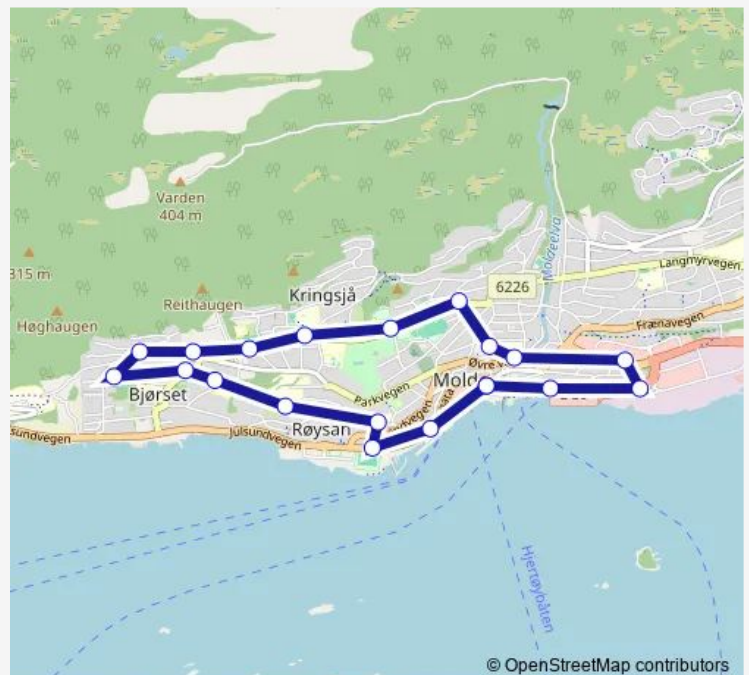

Regional Bus Service 705 Sentrum-Glomstua

[Go to website](#)

**Direction**

Molde trafikkterminal — Molde trafikkterminal

20 stops

[Open route schedule](#)

- Molde trafikkterminal
- Molde ferjekai
- Moldegård
- Roseby sør
- Molde vgs.
- Molde legevakt
- Hauan
- Molde idrettspark
- Bekkevoll ungdomsskole
- Cecilienfryd
- Glomstua
- Bjønnan
- Bjørnstjerne Bjørnsons veg
- Nedre Bjørset
- Lillekollen
- Molde sjukehus sør
- Carolus
- Aker stadion
- Alexandraparken
- Molde trafikkterminal

Route schedule

Molde trafikkterminal — Molde trafikkterminal

Monday	09:23-17:33
Tuesday	09:23-17:33
Wednesday	09:23-17:33
Thursday	09:23-17:33
Friday	09:23-17:33
Saturday	09:23-16:23
Sunday	—

Route info

Direction: Molde trafikkterminal

Stops: 20

Trip Duration: 0 hour 20 min

© OpenStreetMap contributors

705 — Sentrum-Glomstua

705 Regional Bus Service time schedules and route maps are available in an offline PDF at [busmaps.com](https://busmaps.com). Use the [busmaps.com](https://busmaps.com) website to see live bus times, train schedule or subway schedule, and step-by-step directions for all public transit in Molde