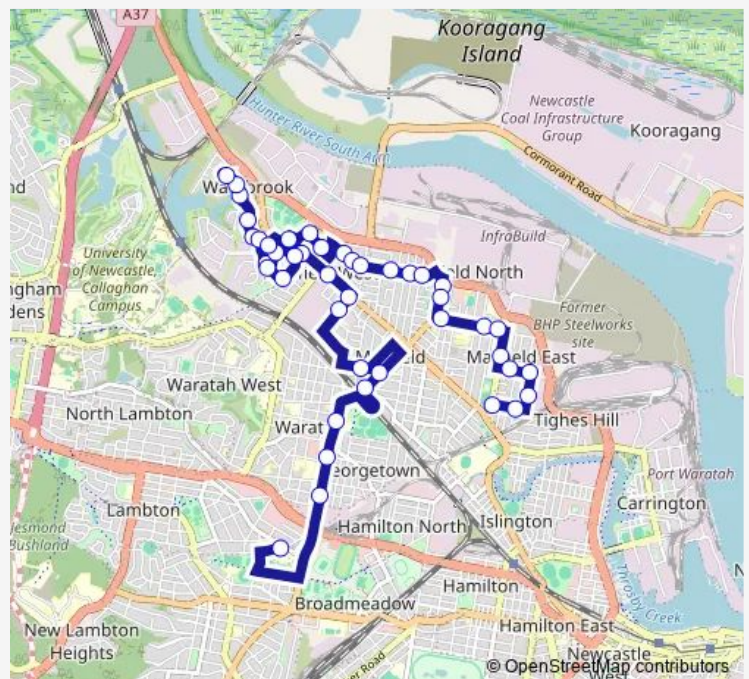

Casuarina Cct Before Callistemon Cl

Angophora Dr Opp Warabrook Shopping Centre

Angophora Dr Opp Viola Way

Angophora Dr After Floribunda Cl

Route schedule

Lambton High School, Womboin Rd — Mounter St At Ingall St

Monday 15:17

Tuesday 15:17

Wednesday 15:17

Thursday 15:17

Friday 15:17

Saturday —

Sunday —

Route info

Direction: Lambton High School, Womboin Rd

Stops: 44

Trip Duration: 0 hour 34 min

705 — Lambton High School to Mounter St and Ingall St

Angophora Dr Opp Olearia Cres

Angophora Dr At Bakeri Cct

Warabrook Shopping Centre, Angophora Dr

Warabrook Bvd After Angophora Dr

Purdue Av Opp Thornton Av

Norris Av Opp Travers Av

Norris Av At Buruda St

Gregson Av Opp Werribi St

Mayfield West Public School, Gregson Av

Gregson Av At Tourle St

Bull St Before Woodstock St