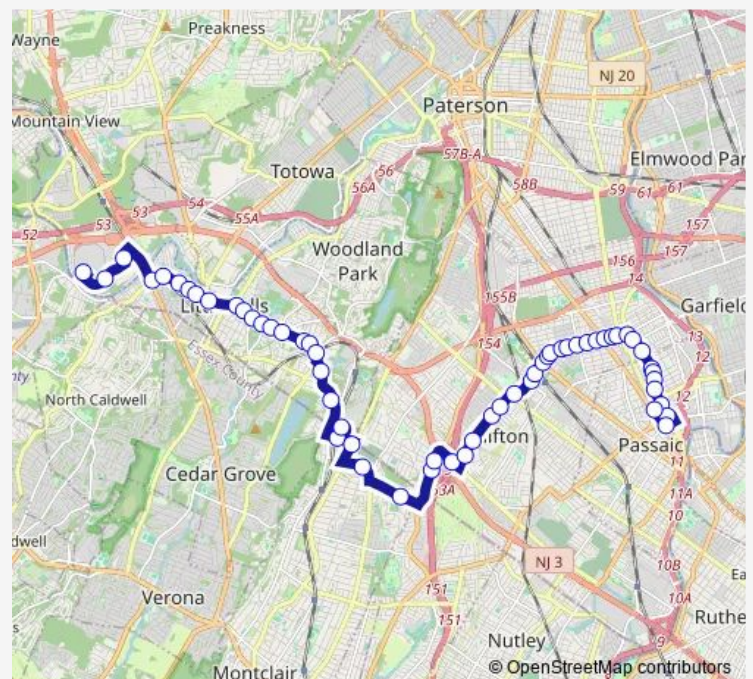

Clifton AVE AT Sunny Crest Ave

### Route schedule

Main AVE Terminal — Willowbrook Mall Shoppers Stop

Monday 06:15-20:45

Tuesday 06:15-20:45

Wednesday 06:15-20:45

Thursday 06:15-20:45

Friday 06:15-20:45

Saturday 08:15-21:15

### Route info

Direction: Main AVE Terminal

Stops: 56

Trip Duration: 0 hour 50 min

Clifton AVE AT Saint James Pl

Clifton AVE AT Godwin Pl

Clifton AVE AT Brookside Dr

Clifton AVE AT Richland Ct

## Route info

Direction: Willowbrook Mall Shoppers Stop

Stops: 57

Trip Duration: 0 hour 47 min

Broad ST 248'S OF Anderson Rd

Broad ST AT Haddonfield Rd

Allwood Park & Ride

Clifton AVE AT Richland Ct