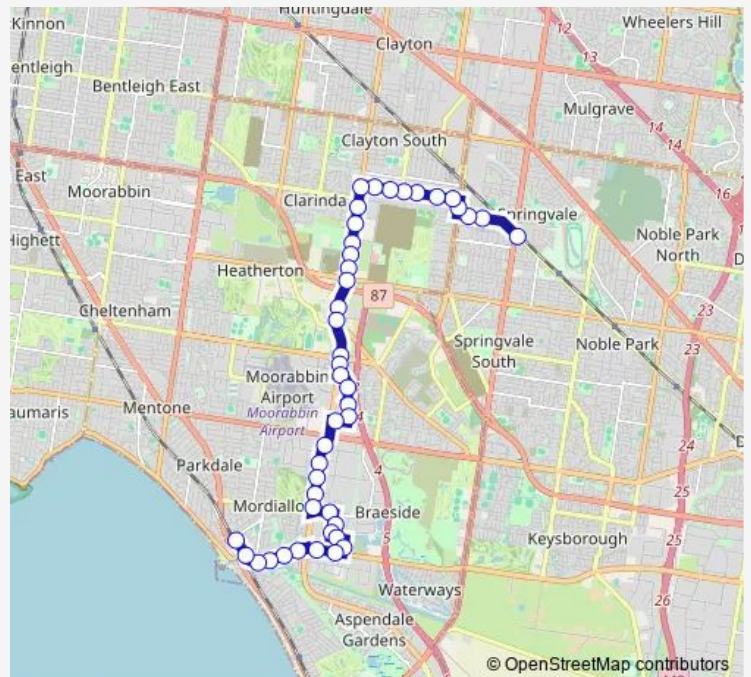

Junction Rd/Boundary Rd (Dingley Village)

Old Dandenong Rd/Boundary Rd (Dingley Village)

Centre Dandenong Rd/Boundary Rd (Dingley Village)

Plane Tree Ave/Boundary Rd (Dingley Village)

**Route schedule**

Springvale Railway Station/Lightwood Rd (Springvale) —  
 Mordialloc Station/Albert St (Mordialloc)

Monday 17:05

Tuesday 17:05

Wednesday 17:05

Thursday 17:05

Friday 17:05

Saturday —

Sunday —

**Route info**

Direction: Springvale Railway Station/Lightwood Rd  
 (Springvale)

Stops: 39

Trip Duration: 0 hour 39 min

705 — Springvale - Mordialloc

Plane Tree Ave/Garden Bvd (Dingley Village)

Silver Birch Ave/Garden Bvd (Dingley Village)