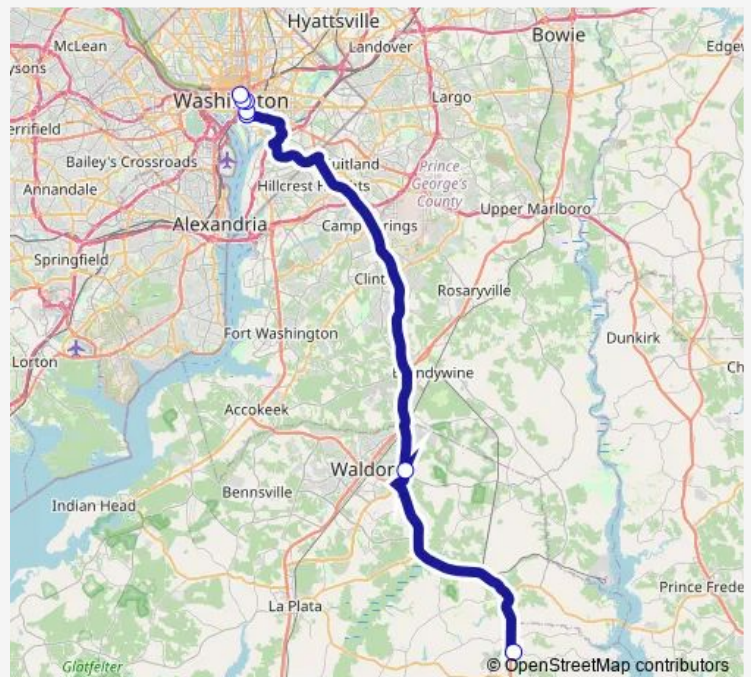

Monday 14:20-17:50

Tuesday 14:20-17:50

Wednesday 14:20-17:50

Thursday 14:20-17:50

Friday 14:20-17:50

Saturday —

Sunday —

Route info

Direction: 11th ST & F ST NW sb

Stops: 7

Trip Duration: 1 hour 18 min

705 — Charlotte Hall/Waldorf - Dc

Direction

Charlotte Hall in ST Mary'S Co — 12th ST & G ST NW nb

7 stops

[Open route schedule](#)

Sunday —

Route info

Direction: Charlotte Hall in ST Mary'S Co

Stops: 7

Trip Duration: 1 hour 32 min

705 Bus time schedules and route maps are available in an offline PDF at busmaps.com. Use the busmaps.com website to see live bus times, train schedule or subway schedule, and step-by-step directions for all public transit in Washington