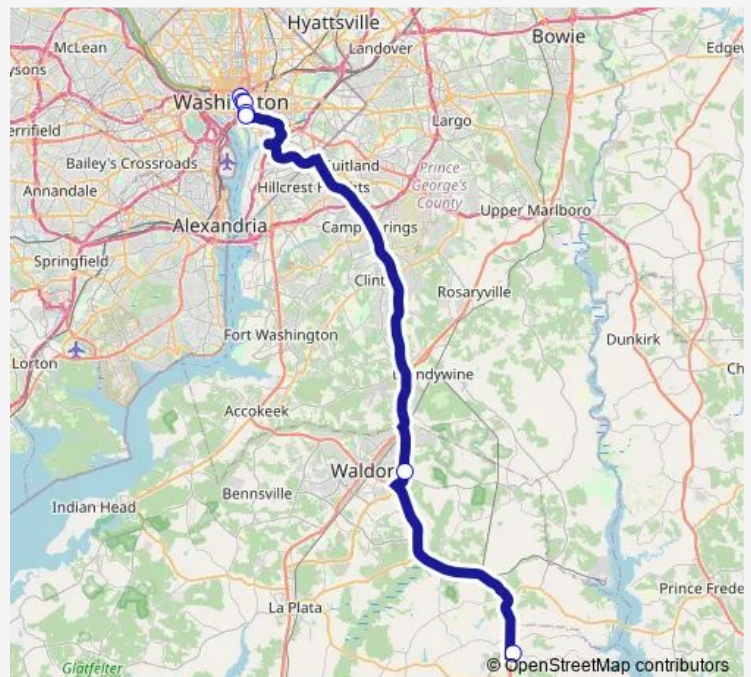

Pennsylvania AVE & 9TH ST NW eb

7TH ST & Maryland AVE SW sb

7TH ST & D & E STS SW MID sb

Mattawoman-Beantown P&R nb

Charlotte Hall in ST Mary'S Co

**Route schedule**

11th ST & F ST NW sb — Charlotte Hall in ST Mary'S Co

Monday 14:20-17:50

Tuesday 14:20-17:50

Wednesday 14:20-17:50

Thursday 14:20-17:50

Friday 14:20-17:50

Saturday —

Sunday —

**Route info**

Direction: 11th ST & F ST NW sb

Stops: 7

Trip Duration: 1 hour 29 min

705 — Charlotte Hall/Waldorf - Dc

**Direction**

Charlotte Hall in ST Mary'S Co — 12th ST &amp; G ST NW nb

7 stops

[Open route schedule](#)