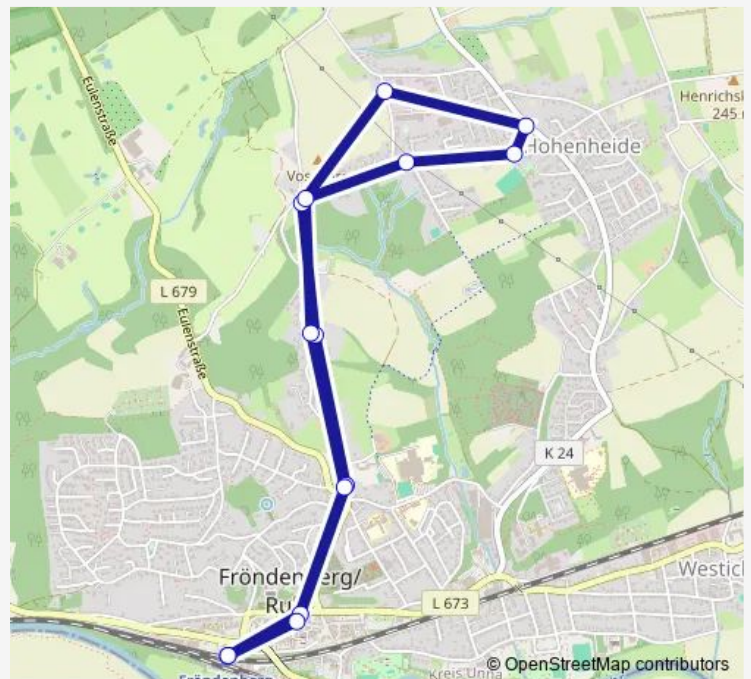

Bus C73 Fröndenberg Bahnhof - Hohenheide - Ostbürener Straße - Bahnhof

[Go to website](#)

Direction

Fröndenberg, Bahnhof P+R — Fröndenberg, Bahnhof P+R

14 stops

[Open route schedule](#)

- Fröndenberg, Bahnhof P+R
- Fröndenberg, Mitte
- Fröndenb., Abzw Ostbürener Str
- Fröndenberg, Poststelle
- Fröndenberg, Abzw Hohenheide
- Hohenheide, In den Telgen
- Hohenheide, Querweg
- Hohenheide, Schützenhalle
- Fröndenberg, In den Wächelten
- Fröndenberg, Abzw Hohenheide
- Fröndenberg, Poststelle
- Fröndenb., Abzw Ostbürener Str
- Fröndenberg, Mitte
- Fröndenberg, Bahnhof P+R

Route schedule

Fröndenberg, Bahnhof P+R — Fröndenberg, Bahnhof P+R

Monday	08:00-16:00
Tuesday	—
Wednesday	—
Thursday	—
Friday	08:00-16:00
Saturday	—
Sunday	—

Route info

Direction: Fröndenberg, Bahnhof P+R

Stops: 14

Trip Duration: 0 hour 20 min

C73 Bus time schedules and route maps are available in an offline PDF at busmaps.com. Use the busmaps.com website to see live bus times, train schedule or subway schedule, and step-by-step directions for all public transit in Froendenberg