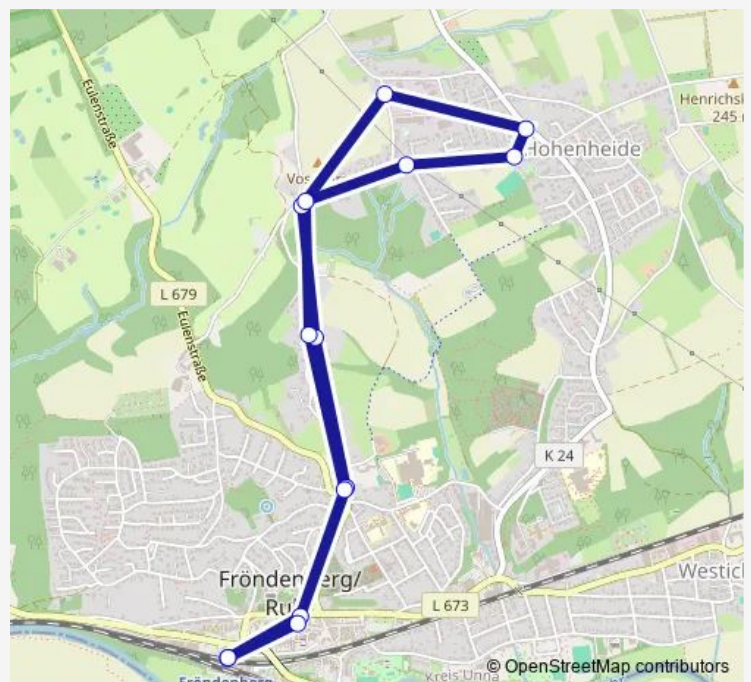

Fröndenberg, Mitte

Fröndenberg, Bahnhof P+R

Route schedule

Hohenheide, Querweg — Fröndenberg, Bahnhof P+R

Monday 07:44

Tuesday 07:44

Wednesday 07:44

Thursday 07:44

Friday 07:44

Saturday —

Sunday —

Route info

Direction: Hohenheide, Querweg

Stops: 11

Trip Duration: 0 hour 21 min

■ C73

Direction

Fröndenberg, Bahnhof P+R — Fröndenberg, Bahnhof P+R

14 stops

[Open route schedule](#)

Fröndenberg, Bahnhof P+R

Fröndenberg, Mitte

Fröndenb., Abzw Ostbürener Str

Fröndenberg, Poststelle