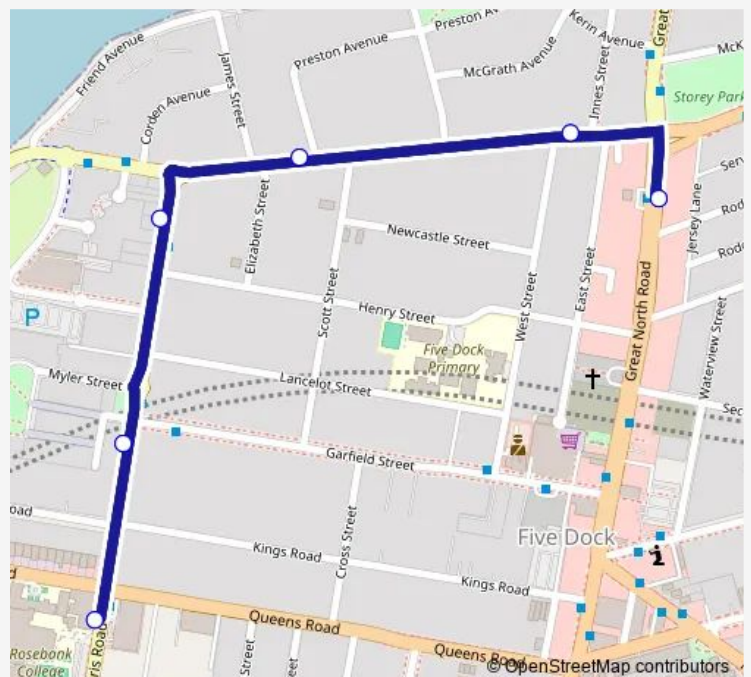

School Bus 571s Rosebank College to Five Dock Shops

[Go to website](#)

Direction

Harris Rd Before Queens Rd — Great North Rd Before Rodd Rd

6 stops

[Open route schedule](#)

Harris Rd Before Queens Rd

Harris Rd Opp Garfield St

Harris Rd Before Lyons Rd West

Lyons Rd West At Preston Av

Lyons Rd West At Innes St

Great North Rd Before Rodd Rd

Route schedule

Harris Rd Before Queens Rd — Great North Rd Before Rodd Rd

Monday	15:20
Tuesday	15:20
Wednesday	15:20
Thursday	14:50
Friday	—
Saturday	—
Sunday	—

Route info

Direction: Harris Rd Before Queens Rd

Stops: 6

Trip Duration: 0 hour 8 min

571s — Rosebank College to Five Dock Shops

571s School Bus time schedules and route maps are available in an offline PDF at busmaps.com. Use the busmaps.com website to see live bus times, train schedule or subway schedule, and step-by-step directions for all public transit in Sydney