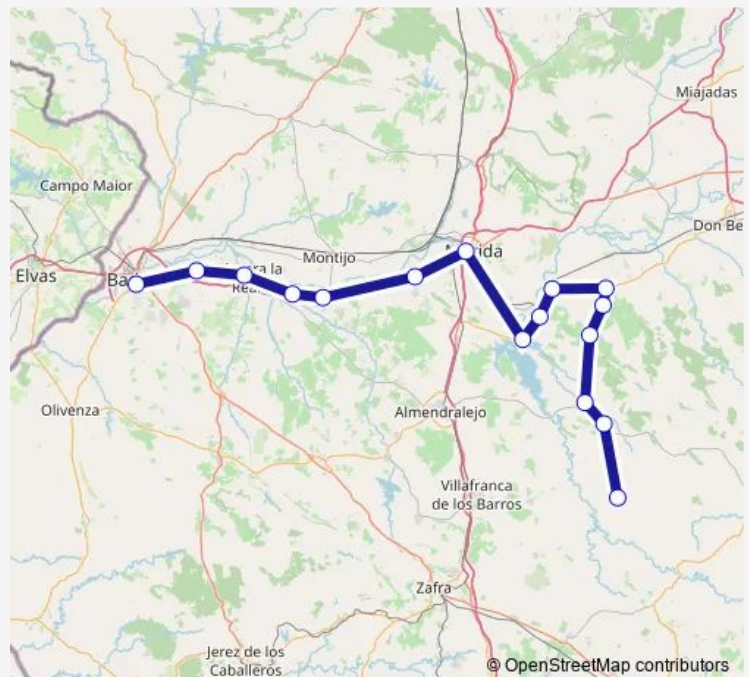

Direction

Hornachos — Badajoz

16 stops

[Open route schedule](#)

Hornachos

Puebla De La Reina

Palomas

Oliva De Merida

Guadajira

Talavera La Real

Villafranco Del Guadiana

Badajoz

Route schedule

Hornachos — Badajoz

Monday 07:00-09:15

Tuesday 07:00-09:15

Wednesday 07:00-09:15

Thursday 07:00-09:15

Friday 07:00-09:15

Saturday —

Sunday —

Route info

Direction: Hornachos

Stops: 16

Trip Duration: 3 hour 15 min

■ ALSA - Hig.Lle-Ba — Higuera De Llerena-Badajoz

ALSA - Hig.Lle-Ba Bus time schedules and route maps are available in an offline PDF at busmaps.com. Use the busmaps.com website to see live bus times, train schedule or subway schedule, and step-by-step directions for all public transit in Badajoz