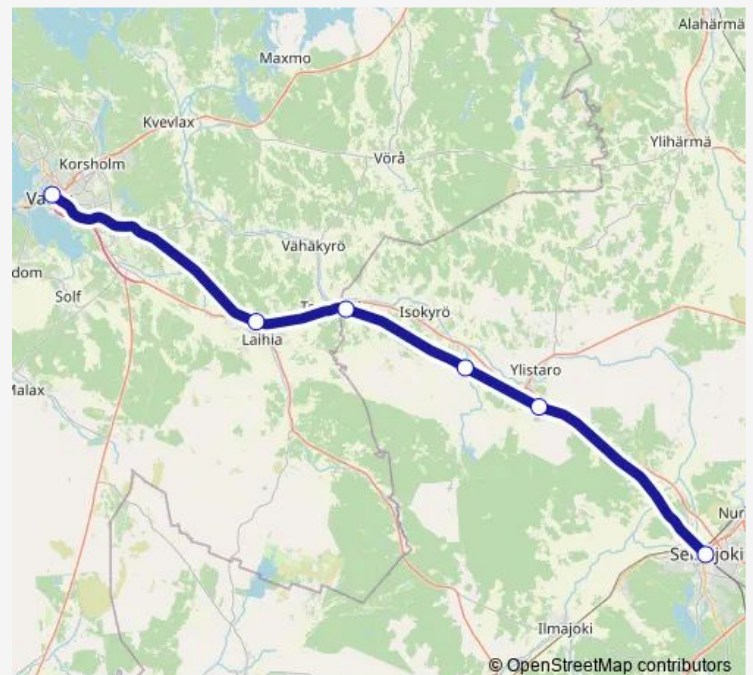

Long Distance Trains MUS 1921 Seinäjoki - Vaasa

[Go to website](#)**Direction**

Seinäjoki — Vaasa

6 stops

[Open route schedule](#)

Seinäjoki

Ylistaro

Isokyrö

Tervajoki

Laihia

Vaasa

Route schedule

Seinäjoki — Vaasa

Monday	—
Tuesday	—
Wednesday	—
Thursday	—
Friday	—
Saturday	08:10
Sunday	—

Route info

Direction: Seinäjoki

Stops: 6

Trip Duration: 1 hour 9 min

■ MUS 1921 — Seinäjoki - Vaasa

MUS 1921 Long Distance Trains time schedules and route maps are available in an offline PDF at busmaps.com. Use the busmaps.com website to see live bus times, train schedule or subway schedule, and step-by-step directions for all public transit in Seinäjoki