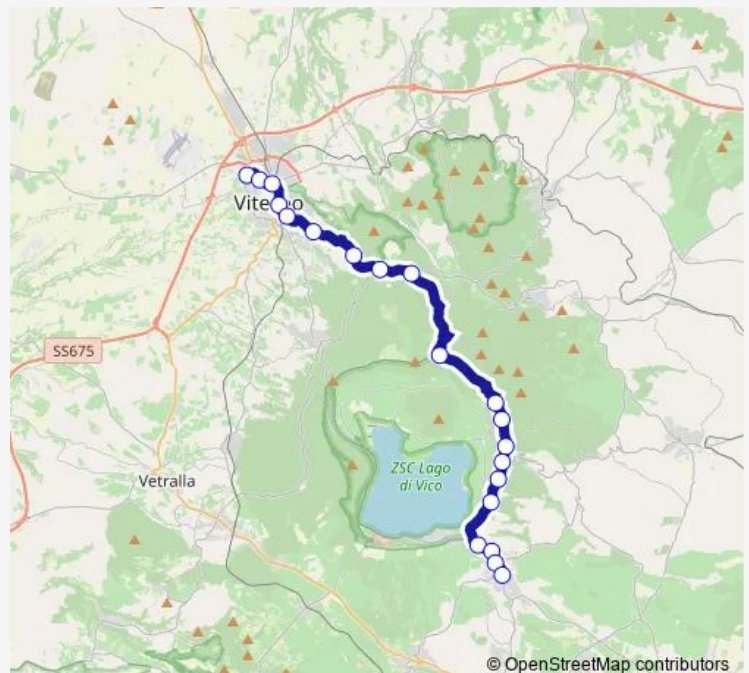

Caprarola | Via Cimina (Km 18) # f2531

Ronciglione | Via Padre Mariano da Torino # f2533

Ronciglione | Via Cimina Via Cartiere # f2513

Ronciglione | Ospedale # f2535

Ronciglione | Piazza Mancini # f2536

### Route schedule

VITERBO | Riello # f641 — Ronciglione | Piazza Mancini # f2536

Monday	—
Tuesday	—
Wednesday	—
Thursday	—
Friday	—
Saturday	06:20
Sunday	—

### Route info

Direction: VITERBO | Riello # f641

Stops: 20

Trip Duration: 0 hour 40 min

Bus time schedules and route maps are available in an offline PDF at [busmaps.com](https://busmaps.com). Use the [busmaps.com](https://busmaps.com) website to see live bus times, train schedule or subway schedule, and step-by-step directions for all public transit in Viterbo