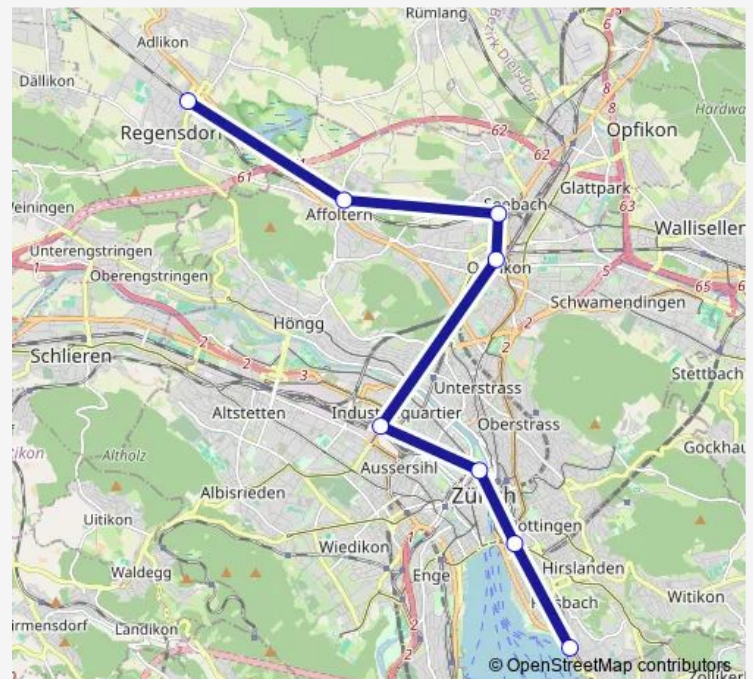

Direction

Regensdorf-Watt — Zürich Tiefenbrunnen

8 stops

[Open route schedule](#)

Regensdorf-Watt

Zürich Affoltern

Zürich Seebach

Zürich Oerlikon

Zürich Hardbrücke

Zürich Hb

Zürich Stadelhofen

Zürich Tiefenbrunnen

Route schedule

Regensdorf-Watt — Zürich Tiefenbrunnen

Monday	24:11 ⁺¹
Tuesday	24:11 ⁺¹
Wednesday	24:11 ⁺¹
Thursday	24:11 ⁺¹
Friday	—
Saturday	—
Sunday	24:11 ⁺¹

Route info

Direction: Regensdorf-Watt

Stops: 8

Trip Duration: 0 hour 25 min

Direction

Regensdorf-Watt — Zürich Tiefenbrunnen

8 stops

[Open route schedule](#)

Route schedule

Regensdorf-Watt — Zürich Tiefenbrunnen

Monday	—
Tuesday	—
Wednesday	—
Thursday	05:11
Friday	—
Saturday	—
Sunday	—

Route info

Direction: Regensdorf-Watt

Stops: 8

Trip Duration: 0 hour 25 min

Direction