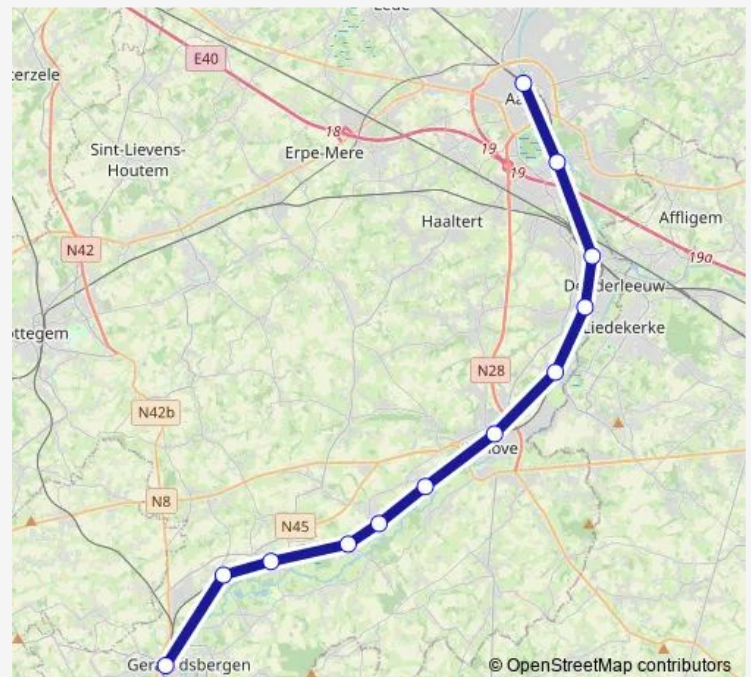

Rail S6 Alost - Grammont

[Go to website](#)

Direction

undefined — undefined

0 stops

[Open route schedule](#)

Route schedule

undefined — undefined

Monday 16:23

Tuesday 16:23

Wednesday 16:23

Thursday 16:23

Friday 16:23

Saturday —

Sunday —

Route info

Direction:

Stops: 0

Trip Duration: — min

■ S6 — Alost - Grammont