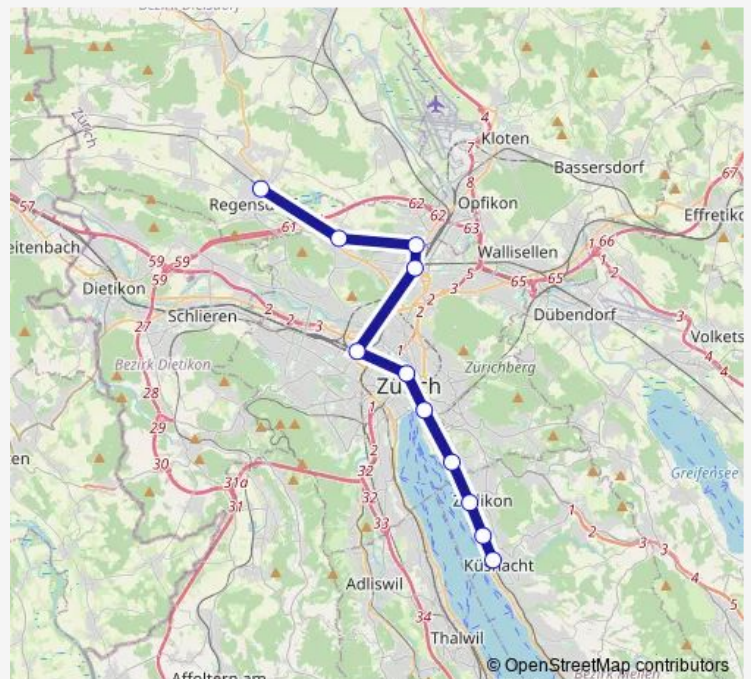

Direction

Küsnacht Zh — Regensdorf-Watt

9 stops

[Open route schedule](#)

Küsnacht Zh

Zürich Tiefenbrunnen

Zürich Stadelhofen

Zürich Hb

Zürich Hardbrücke

Zürich Oerlikon

Zürich Seebach

Zürich Affoltern

Regensdorf-Watt

Route schedule

Küsnacht Zh — Regensdorf-Watt

Monday	22:19
Tuesday	22:19
Wednesday	22:19
Thursday	22:19
Friday	—
Saturday	—
Sunday	22:19

Route info

Direction: Küsnacht Zh

Stops: 9

Trip Duration: 0 hour 29 min

Direction

Regensdorf-Watt — Küsnacht Zh

11 stops

[Open route schedule](#)

Thursday 22:41-23:41

Friday —

Saturday —

Sunday 22:41-23:41

Route info

Direction: Regensdorf-Watt

Stops: 11

Trip Duration: 0 hour 32 min