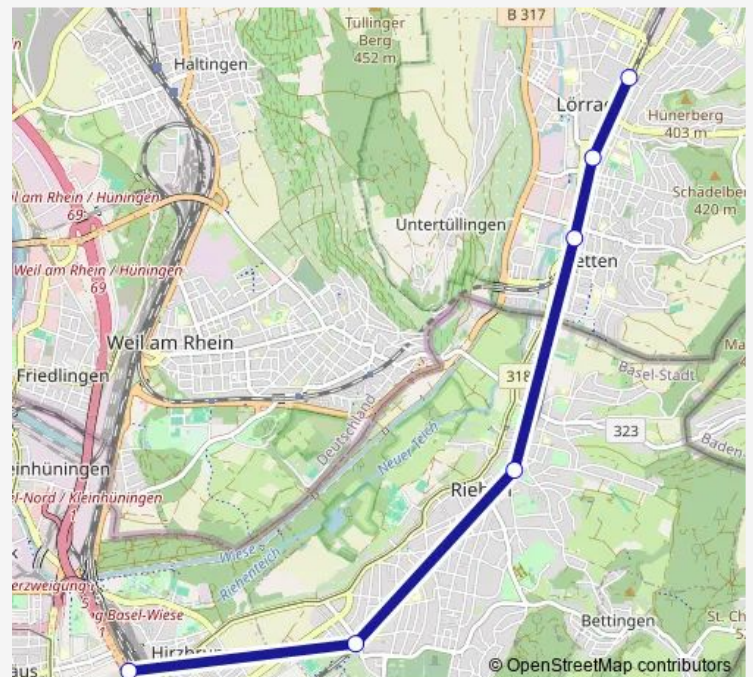

Direction

Basel Bad Bf — Lörrach Hbf

5 stops

[Open route schedule](#)

Basel Bad Bf

Weil am Rhein

Lörrach-Stetten

Lörrach Museum/Burghof

Lörrach Hbf

Route schedule

Basel Bad Bf — Lörrach Hbf

Monday	20:10-22:10
Tuesday	20:10-22:10
Wednesday	20:10-22:10
Thursday	20:10-22:10
Friday	20:10-22:10
Saturday	20:10-22:10
Sunday	—

Route info

Direction: Basel Bad Bf

Stops: 5

Trip Duration: 0 hour 16 min

Direction

Lörrach Hbf — Basel Bad Bf

5 stops

[Open route schedule](#)

Lörrach Hbf

Lörrach Museum/Burghof

Lörrach-Stetten

Weil am Rhein

Basel Bad Bf

Route schedule

Lörrach Hbf — Basel Bad Bf

Monday	21:31
Tuesday	21:31
Wednesday	21:31
Thursday	21:31
Friday	21:31
Saturday	21:31
Sunday	—

Route info

Direction: Lörrach Hbf