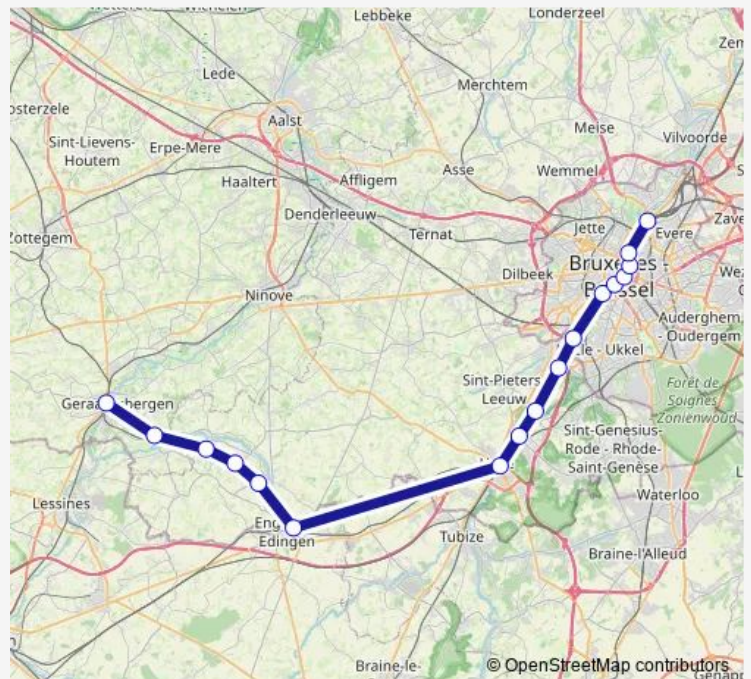

Herne

Enghien

Hal

Buizingen

Lot

Ruisbroek

Forest-Midi

Bruxelles-Midi

Bruxelles-Chapelle

Bruxelles-Central

Bruxelles-Congrès

Bruxelles-Nord

Schaerbeek

### Route schedule

Grammont — Schaerbeek

Monday 06:21-07:18

Tuesday 06:21-07:18

Wednesday 06:21-07:18

Thursday 06:21-07:18

Friday 06:21-07:18

Saturday —

### Route info

Direction: Grammont

Stops: 17

Trip Duration: 1 hour 6 min

■ S6 — Schaerbeek - Grammont

BusMaps

**Direction**

Schaerbeek — Grammont